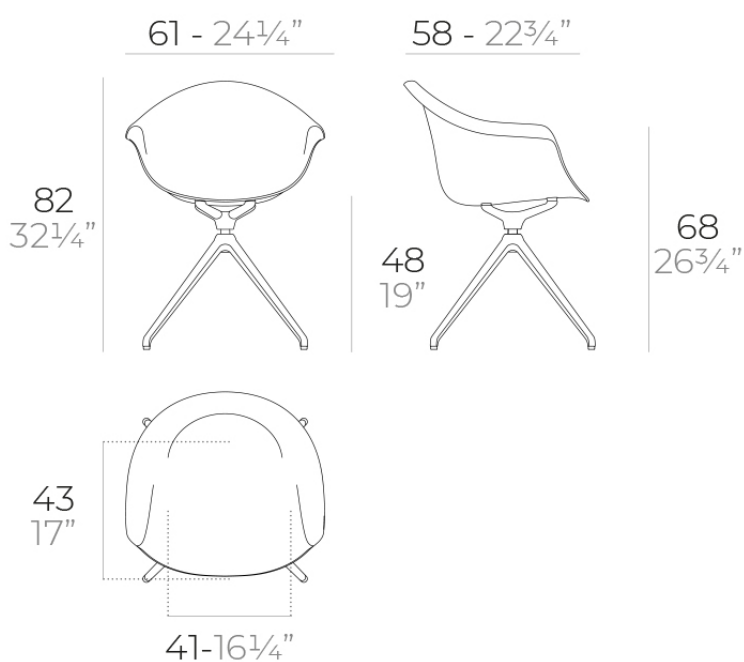

Incasso swivel armchair

by Archirivolto Design

A highly customizable armchair, from the seat to the base, the color and even the material. Designed by Archirivolto Design.

Info

Description

Made from polypropylene and reinforced with fiberglass manufactured by gas injection. Available in various colors. Suitable for indoor and outdoor use.

Weight: 8.6 Kg

INCASSO Sillón giratorio
INCASSO Swivel Armchair

Finishes

finishes

Basic

Ref. 56031

white

black

ecru

Available in various colors

legs

LEGS

Ref. 65053E

white 201

black 2002

Ambients