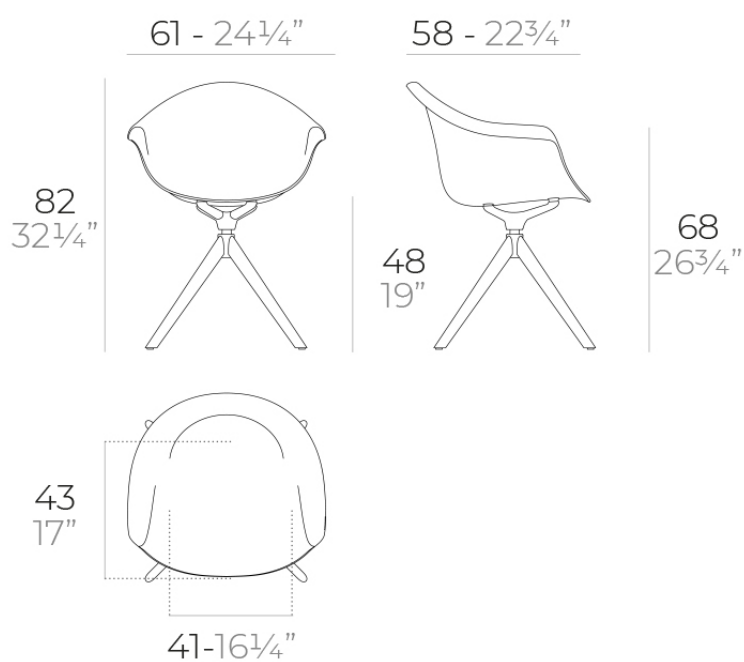

Incasso swivel armchair with wooden legs

by Archirivolto Design

A highly customizable armchair, from the seat to the base, the color and even the material. Designed by Archirivolto Design.

Info

Description

Made from polypropylene and reinforced with fiberglass manufactured by gas injection. Available in various colors. Suitable for indoor and outdoor use.

Weight: 9.3 Kg

INCASSO Sillón giratorio madera
INCASSO Wooden swivel Armchair

legs

LEGS

Ref. 65055E

negro wood 2

negro wood 1

white wood 2

white wood 1

Ambients