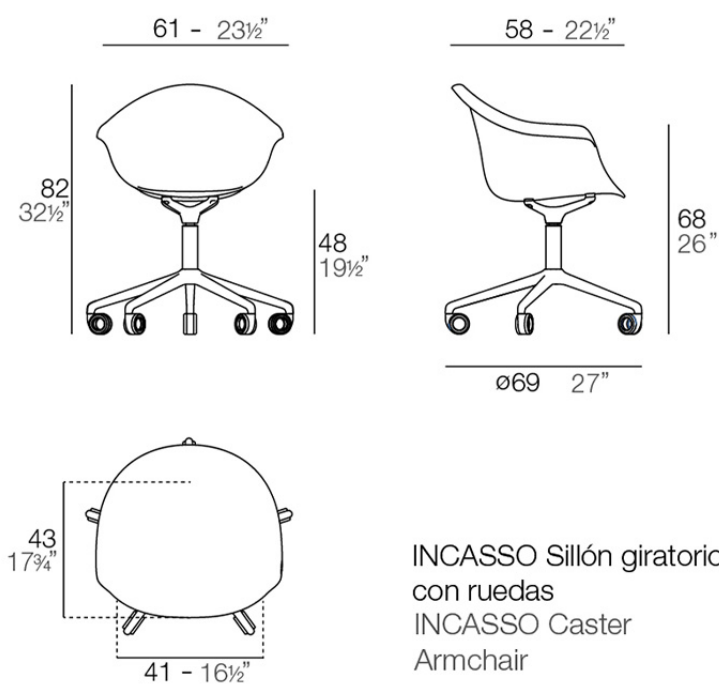

Incasso swivel armchair with caster

by Archirivolto Design

A highly customizable armchair, from the seat to the base, the color and even the material. Designed by Archirivolto Design.

Info

Description

Made from polypropylene and reinforced with fiberglass manufactured by gas injection. Available in various colors. Suitable for indoor and outdoor use.

Weight: 7.53 Kg

INCASSO Sillón giratorio
con ruedas
INCASSO Caster
Armchair

Finishes

finishes

Basic

Ref. 56033

white

black

ecru

Available in various colors

legs

LEGS

Ref. 65054E

white 201

black 2002

Ambients