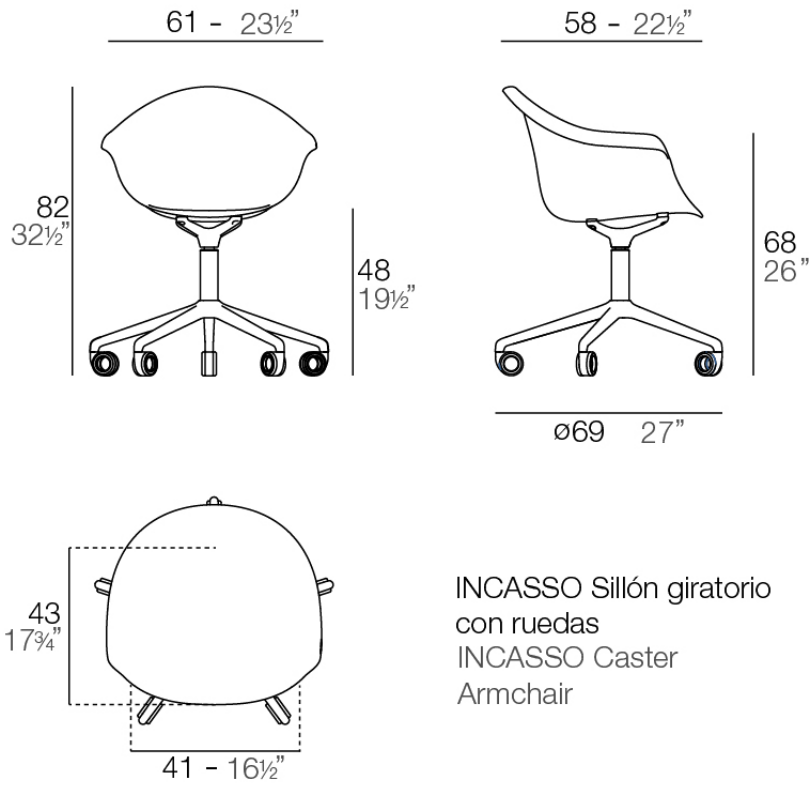

Incasso swivel armchair with caster

by Archirivolto Design

A highly customizable armchair, from the seat to the base, the color and even the material. Designed by Archirivolto Design.

Info

Description

Made from polypropylene and reinforced with fiberglass manufactured by gas injection. Available in various colors. Suitable for indoor and outdoor use.

Weight: 7.53 Kg

INCASSO Sillón giratorio
con ruedas
INCASSO Caster
Armchair

Finishes

finishes

Basic

Ref. 56033

white

black

ecru

Available in various colors

legs

LEGS

Ref. 65054E

white 201

black 2002

Ambients