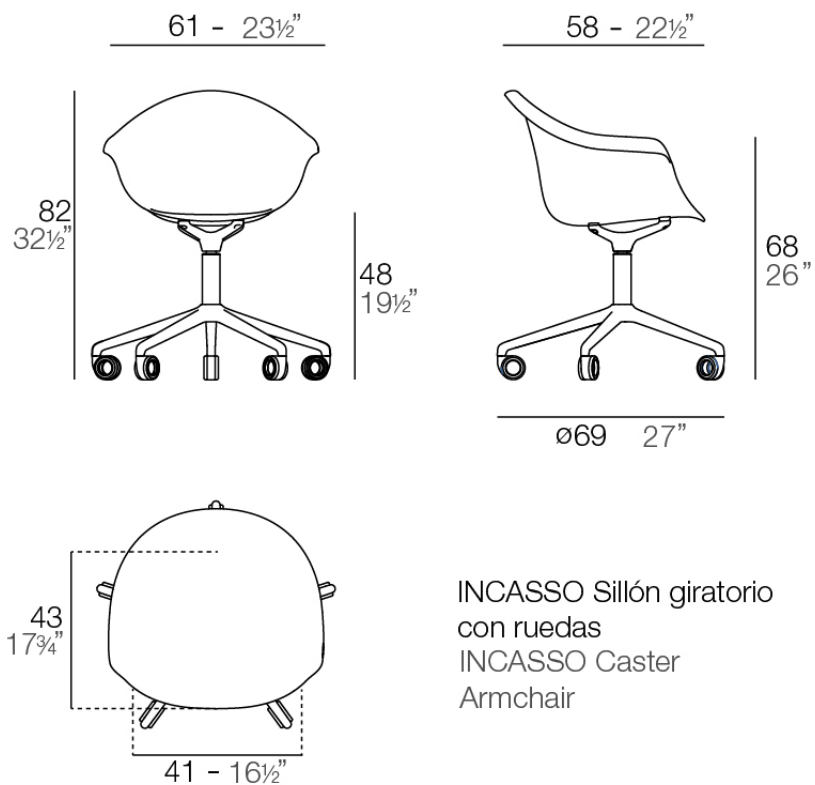

Incasso swivel armchair with caster

by Archirivolto Design

A highly customizable armchair, from the seat to the base, the color and even the material. Designed by Archirivolto Design.

Info

Description

Made from polypropylene and reinforced with fiberglass manufactured by gas injection. Available in various colors. Suitable for indoor and outdoor use.

Weight: 7.53 Kg

INCASSO Sillón giratorio
con ruedas
INCASSO Caster
Armchair

Finishes

finishes

Basic

Ref. 56033

white

black

ecru

Available in various colors

legs

LEGS

Ref. 65054E

white 201

black 2002

Ambients