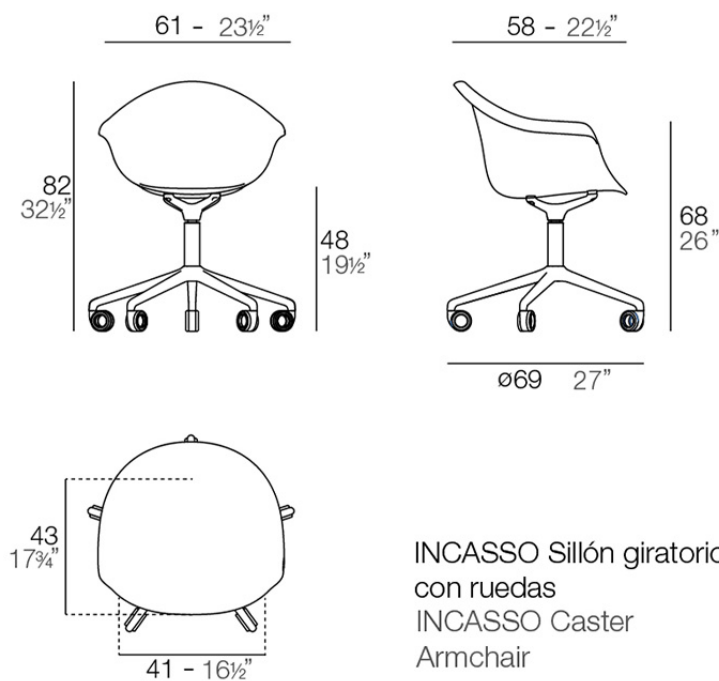

Incasso swivel armchair with caster

by Archirivolto Design

A highly customizable armchair, from the seat to the base, the color and even the material. Designed by Archirivolto Design.

Info

Description

Made from polypropylene and reinforced with fiberglass manufactured by gas injection. Available in various colors. Suitable for indoor and outdoor use.

Weight: 7.53 Kg

INCASSO Sillón giratorio
con ruedas
INCASSO Caster
Armchair

Finishes

finishes

Basic

Ref. 56033

white

black

ecru

Available in various colors

legs

LEGS

Ref. 65054E

white 201

black 2002

Ambients