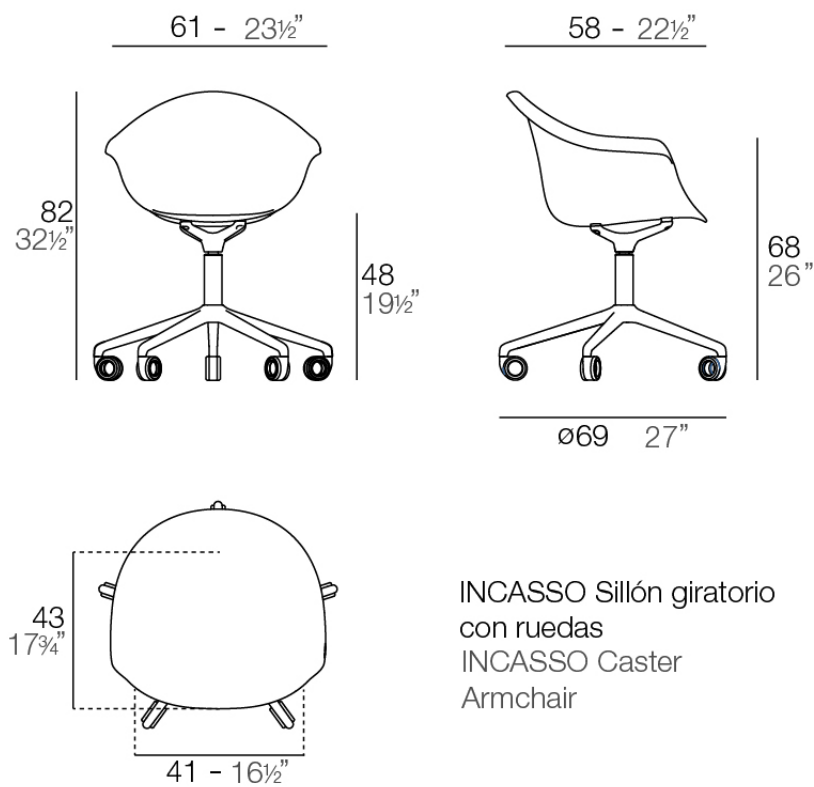

### Description

Made from polypropylene and reinforced with fiberglass manufactured by gas injection. Available in various colors. Suitable for indoor and outdoor use.

Weight: 7.53 Kg

INCASSO Sillón giratorio  
con ruedas  
INCASSO Caster  
Armchair

### legs

---

LEGS

Ref. 65054E

white 201

black 2002