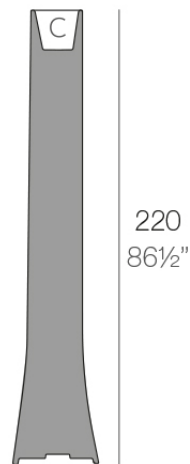

Bones planter 35x41x220

by Ludovica + Roberto Palomba

The Bones collection, designed by Italians Ludovica and Roberto Palomba, is inspired by the harmony of nature, combining slender lines and generous volumes. Each Bones planter is a statement of visual balance: forms that achieve a light yet robust presence, inviting plants and trees to integrate naturally into the space.

Info

Description

Pot made of polyethylene resin by rotational moulding. 100% Recyclable. Item suitable for indoor and outdoor use. Available in different finishes.

Weight: 27 Kg

41-16 1/4"

BONES Maceta 220 C = 4 L
BONES Planter 220 C = 1 gal