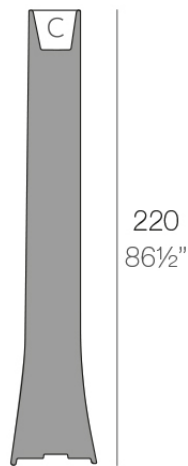

Bones planter 35x41x220

by Ludovica + Roberto Palomba

The Bones collection, designed by Italians Ludovica and Roberto Palomba, is inspired by the harmony of nature, combining slender lines and generous volumes. Each Bones planter is a statement of visual balance: forms that achieve a light yet robust presence, inviting plants and trees to integrate naturally into the space.

Info

Description

Pot made of polyethylene resin by rotational moulding. 100% Recyclable. Item suitable for indoor and outdoor use. Available in different finishes.

Weight: 27 Kg

41-16¼"

BONES Maceta 220 C = 4 L
BONES Planter 220 C = 1 gal