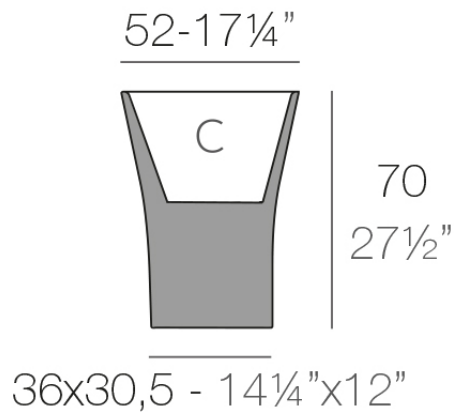

Info

Description

Pot made of polyethylene resin by rotational moulding. 100% Recyclable. Item suitable for indoor and outdoor use. Available in different finishes.

Weight: 6 Kg

BONES Maceta 70
BONES Planter 70

C = 29 L
C = 7¾ gal

Finishes

finishes

Basic

Ref. 57002A

white 2001

black 2002

ecru 2003