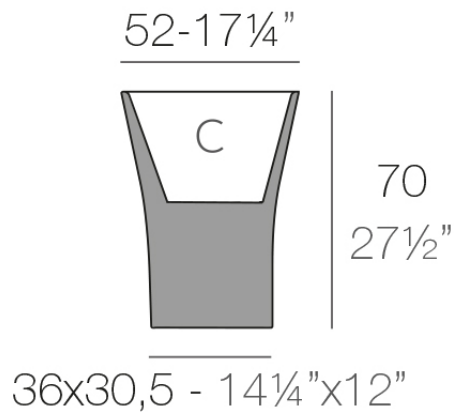

Info

Description

Pot made of polyethylene resin by rotational moulding. 100% Recyclable. Item suitable for indoor and outdoor use. Available in different finishes.

Weight: 6 Kg

BONES Maceta 70
BONES Planter 70

C = 29 L
C = 7¾ gal