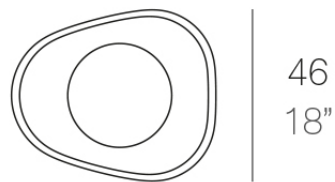

Bones planter 46x55x100

by Ludovica + Roberto Palomba

The Bones collection, designed by Italians Ludovica and Roberto Palomba, is inspired by the harmony of nature, combining slender lines and generous volumes. Each Bones planter is a statement of visual balance: forms that achieve a light yet robust presence, inviting plants and trees to integrate naturally into the space.

Info

Description

Pot made of polyethylene resin by rotational moulding. 100% Recyclable. Item suitable for indoor and outdoor use. Available in different finishes.

Weight: 8.51 Kg

BONES Maceta 100 C = 30,5 L
BONES Planter 100 C = 8 gal