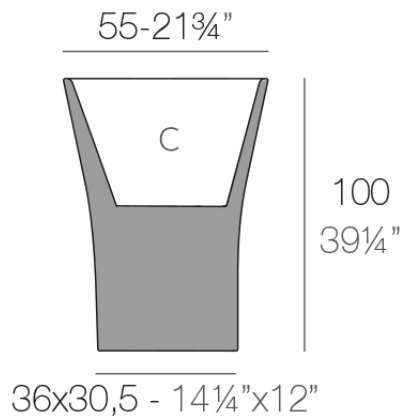

Bones planter 46x55x100

by Ludovica + Roberto Palomba

The Bones collection, designed by Italians Ludovica and Roberto Palomba, is inspired by the harmony of nature, combining slender lines and generous volumes. Each Bones planter is a statement of visual balance: forms that achieve a light yet robust presence, inviting plants and trees to integrate naturally into the space.

Info

Description

Pot made of polyethylene resin by rotational moulding. 100% Recyclable. Item suitable for indoor and outdoor use. Available in different finishes.

Weight: 8.51 Kg

BONES Maceta 100 C = 30,5 L
BONES Planter 100 C = 8 gal