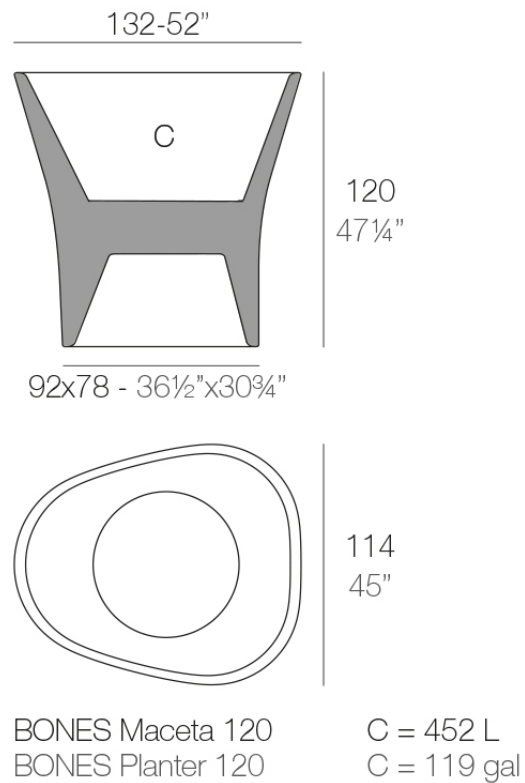

Bones planter 132x114x120

by Ludovica + Roberto Palomba

The Bones collection, designed by Italians Ludovica and Roberto Palomba, is inspired by the harmony of nature, combining slender lines and generous volumes. Each Bones planter is a statement of visual balance: forms that achieve a light yet robust presence, inviting plants and trees to integrate naturally into the space.

Info

Description

Pot made of polyethylene resin by rotational moulding. 100% Recyclable. Item suitable for indoor and outdoor use. Available in different finishes.

Weight: 44.01 Kg

Finishes

finishes

Basic

Ref. 57004A