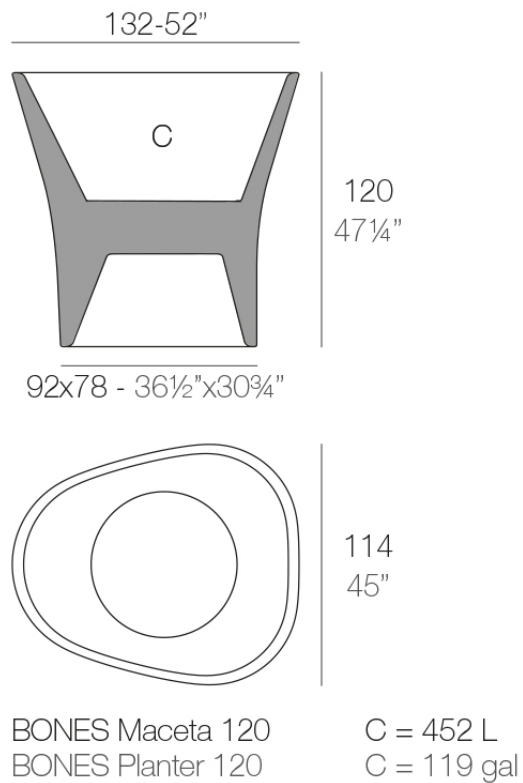

Bones planter 132x114x120

by Ludovica + Roberto Palomba

The Bones collection, designed by Italians Ludovica and Roberto Palomba, is inspired by the harmony of nature, combining slender lines and generous volumes. Each Bones planter is a statement of visual balance: forms that achieve a light yet robust presence, inviting plants and trees to integrate naturally into the space.

Info

Description

Pot made of polyethylene resin by rotational moulding. 100% Recyclable. Item suitable for indoor and outdoor use. Available in different finishes.

Weight: 44.01 Kg

Finishes

finishes

Basic

Ref. 57004A