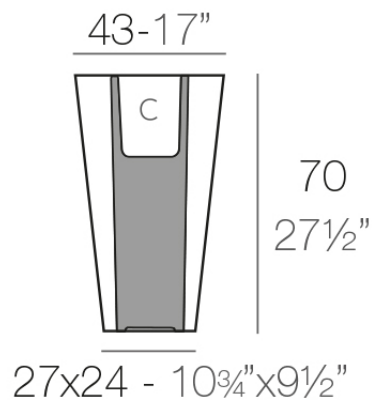

## Bye-bye planter 42x40x70

by Harry-Paul

The Bye-Bye collection, designed by Harry Paul, captures the essence of interstellar travel in pieces that seem to flow in space. Inspired by the futuristic aesthetics of movement and speed, Bye-Bye invites you to experience a new form of designer furniture that conveys dynamism and lightness in every line.

### Description

Made of polyethylene resin by rotational moulding. 100% Recyclable. Item suitable for indoor and outdoor use. Available in different finishes.

Weight: 6 Kg

BYE-BYE Maceta 70

C = 10 L

BYE-BYE Planter 70

C = 2¾ gal