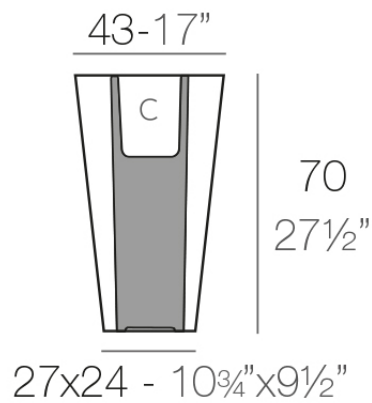

Bye-bye planter 42x40x70

by Harry-Paul

The Bye-Bye collection, designed by Harry Paul, captures the essence of interstellar travel in pieces that seem to flow in space. Inspired by the futuristic aesthetics of movement and speed, Bye-Bye invites you to experience a new form of designer furniture that conveys dynamism and lightness in every line.

Info

Description

Made of polyethylene resin by rotational moulding. 100% Recyclable. Item suitable for indoor and outdoor use. Available in different finishes.

Weight: 6 Kg

BYE-BYE Maceta 70

C = 10 L

BYE-BYE Planter 70

C = 2¾ gal

Finishes

finishes

Basic

Ref. 58003A

white 2001

black 2002

ecru 2003