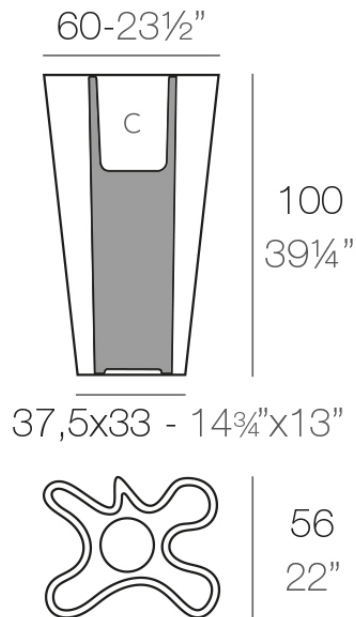

Bye-bye planter 60x56x100

by Harry-Paul

The Bye-Bye collection, designed by Harry Paul, captures the essence of interstellar travel in pieces that seem to flow in space. Inspired by the futuristic aesthetics of movement and speed, Bye-Bye invites you to experience a new form of designer furniture that conveys dynamism and lightness in every line.

Info

Description

Made of polyethylene resin by rotational moulding. 100% Recyclable. Item suitable for indoor and outdoor use. Available in different finishes.

Weight: 12 Kg

BYE-BYE Maceta 100

C = 15 L

BYE-BYE Planter 100

C = 4 gal

Finishes

finishes

Basic

Ref. 58004A

white 2001

black 2002

ecru 2003