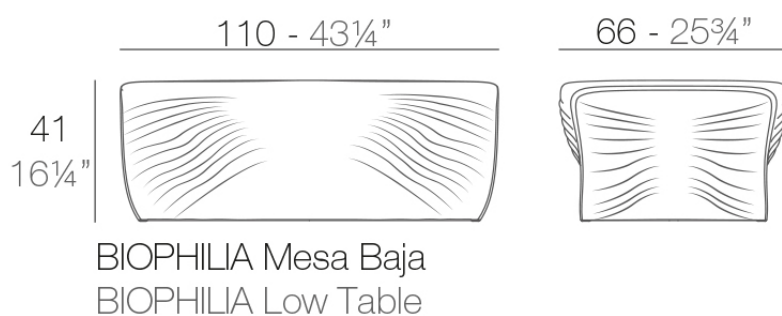

Info

Description

Made of polyethylene resin by rotational moulding. 100% Recyclable. Item suitable for indoor and outdoor use. Available in different finishes.

Weight: 15 Kg

Finishes

finishes

Basic

Ref. 59004