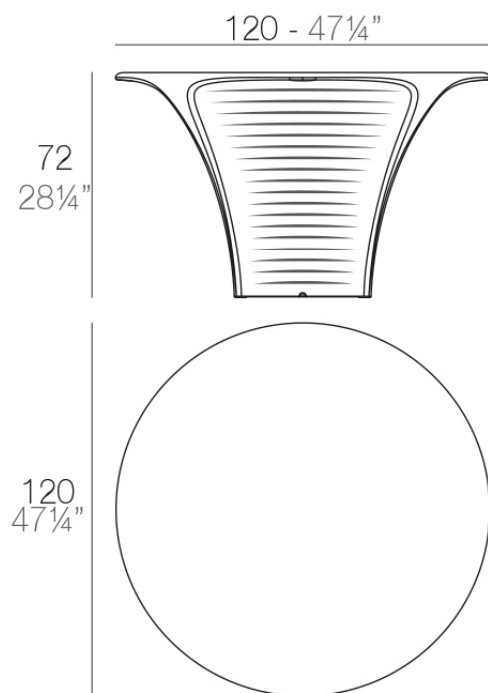

## Biophilia table ø120x72

by Ross Lovegrove

Ross Lovegrove's Biophilia collection is a magnetic encounter between nature and design, where each piece seems to emerge from the earth with a life of its own. Inspired by the fluid forms of Art Nouveau and the organic majesty of Antoni Gaudí's Sagrada Família, Biophilia invites you to rediscover a connection with the natural environment through an aesthetic that breathes, flows and blends in with the space.

### Description

Made of polyethylene resin by rotational moulding. 100% Recyclable. Item suitable for indoor and outdoor use. Available in different finishes.

Weight: 59.69 Kg

BIOPHILIA Mesa  
BIOPHILIA Dining Table