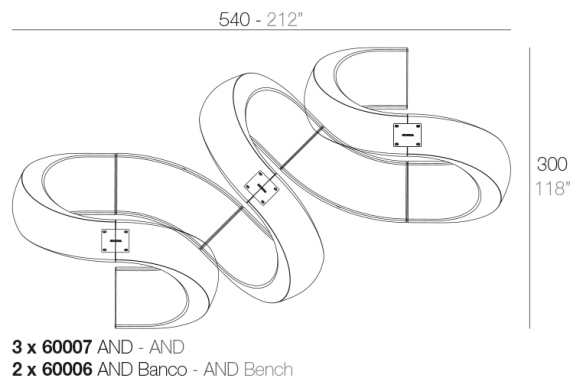

Info

Description

Made of polyethylene resin by rotational moulding. 100% Recyclable. Item suitable for indoor and outdoor use. Available in different finishes.

Weight: 25.2 Kg

AND Banco
AND Bench

Combinations