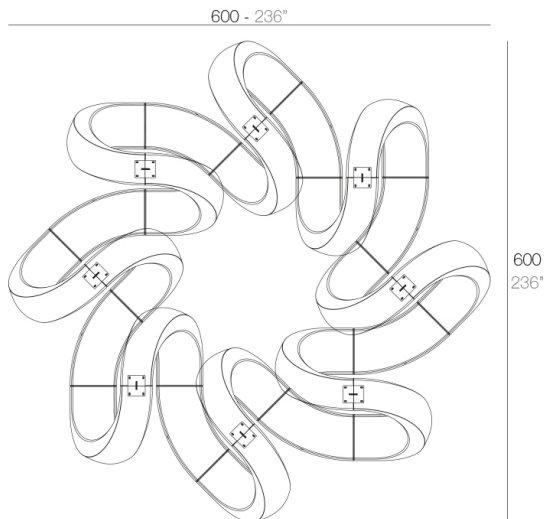

Info

Description

Made of polyethylene resin by rotational moulding. 100% Recyclable. Item suitable for indoor and outdoor use. Available in different finishes.

Weight: 25.2 Kg

AND Banco
AND Bench

Combinations