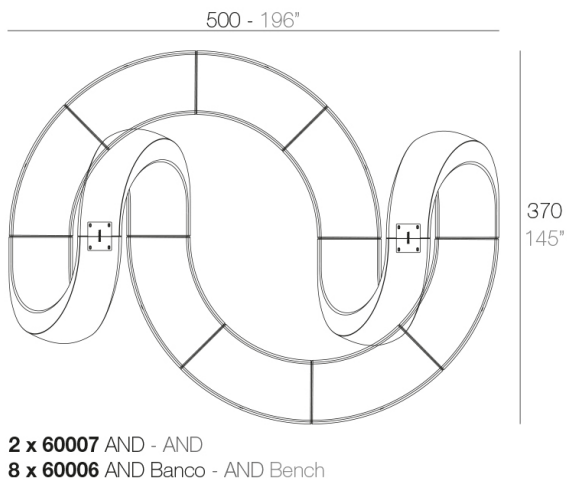

Info

Description

Made of polyethylene resin by rotational moulding. 100% Recyclable. Item suitable for indoor and outdoor use. Available in different finishes.

Weight: 25.2 Kg

AND Banco
AND Bench

Combinations