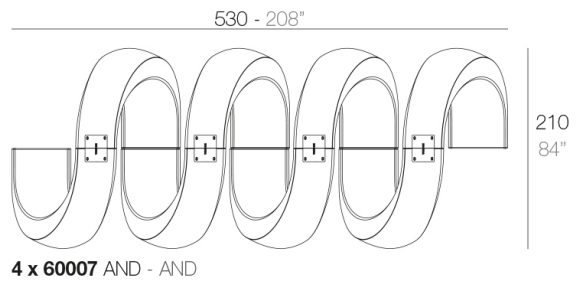

Info

Description

Made of polyethylene resin by rotational moulding. 100% Recyclable. Item suitable for indoor and outdoor use. Available in different finishes.

Weight: 25.2 Kg

AND Banco
AND Bench

Combinations