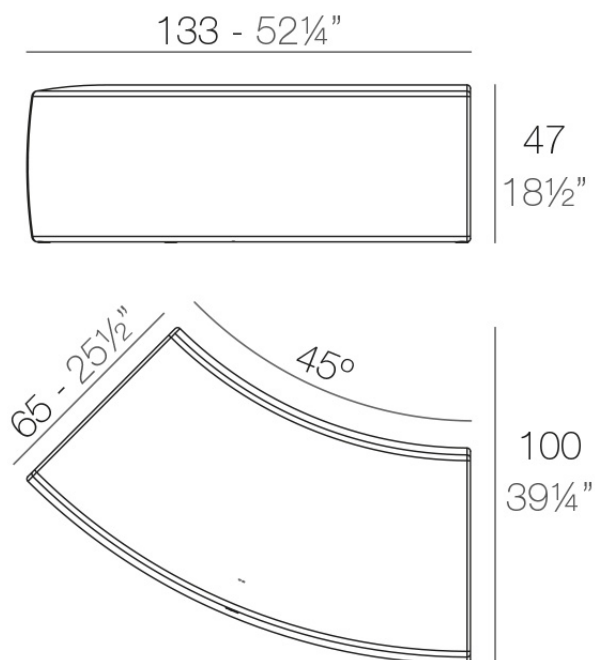

Info

Description

Made of polyethylene resin by rotational moulding. 100% Recyclable. Item suitable for indoor and outdoor use. Available in different finishes.

Weight: 25.2 Kg

AND Banco
AND Bench

Combinations