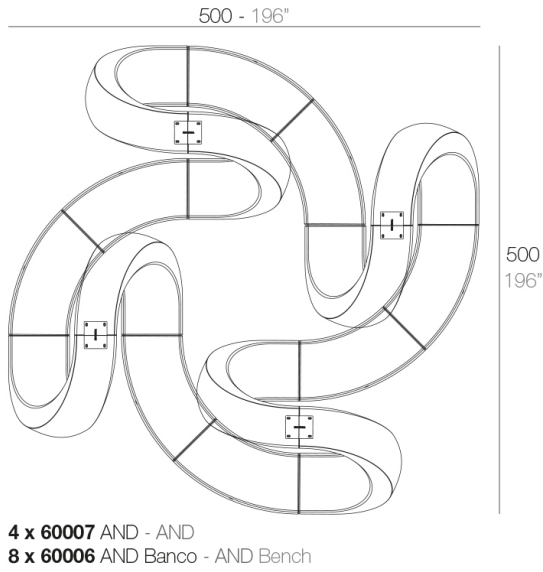

Info

Description

Made of polyethylene resin by rotational moulding. 100% Recyclable. Item suitable for indoor and outdoor use. Available in different finishes.

Weight: 25.2 Kg

AND Banco
AND Bench

Combinations