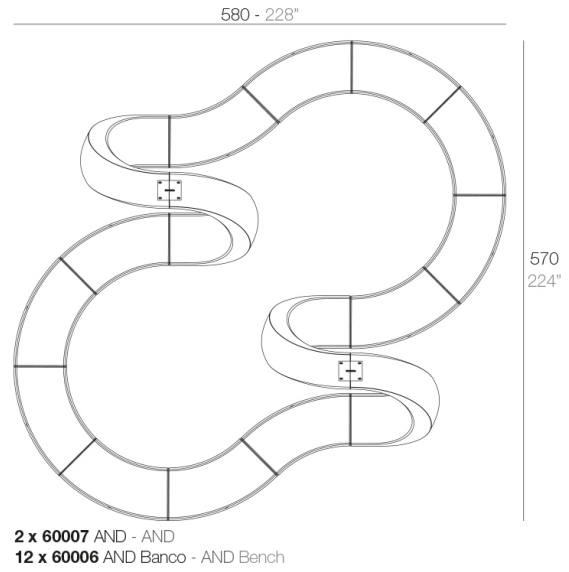

Info

Description

Made of polyethylene resin by rotational moulding. 100% Recyclable. Item suitable for indoor and outdoor use. Available in different finishes.

Weight: 25.2 Kg

AND Banco
AND Bench

Combinations