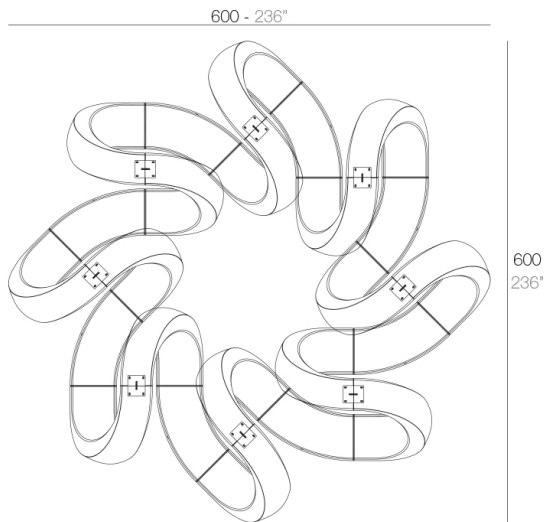

Info

Description

Made of polyethylene resin by rotational moulding. 100% Recyclable. Item suitable for indoor and outdoor use. Available in different finishes.

Weight: 87.22 Kg

Combinations

8 x 60007 AND - AND
8 x 60006 AND Banco - AND Bench