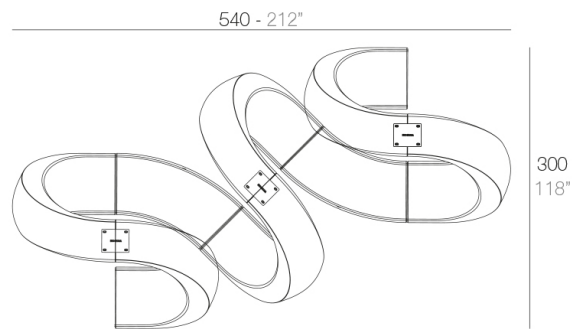

Info

Description

Made of polyethylene resin by rotational moulding. 100% Recyclable. Item suitable for indoor and outdoor use. Available in different finishes.

Weight: 87.22 Kg

Combinations

8 x 60007 AND - AND
8 x 60006 AND Banco - AND Bench