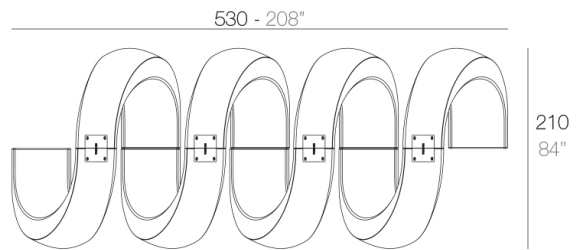

4 x 60007 AND - AND