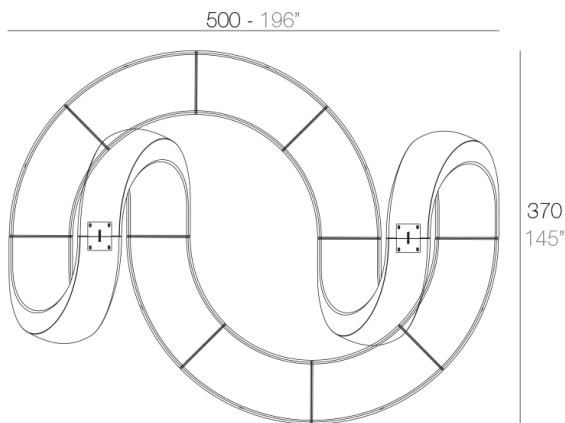

2 x 60007 AND - AND
8 x 60006 AND Banco - AND Bench