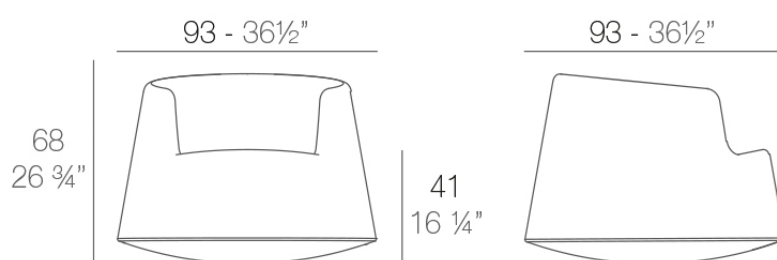

Info

Description

Weight: 18.01 Kg

ROULETTE Balancín (No es adecuado para niños)
ROULETTE Rocking Chair (Not for children)

Finishes

finishes

Basic

Ref. 61002