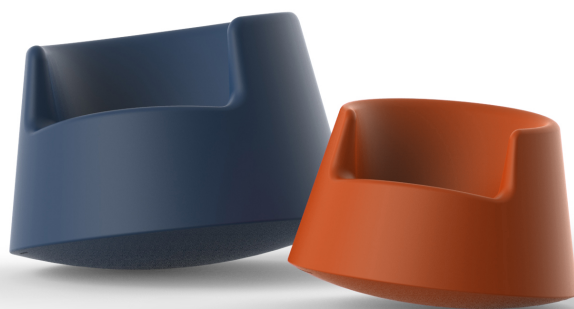

Roulette

by Eero Aarnio

Roulette Collections, designed by Eero Aarnio is a **rocking chair designed for children**. A fun piece that can be placed outdoors, even in extreme weather conditions. Also for indoor use.

Info

Description

Weight: 18.01 Kg

ROULETTE Balancín (No es adecuado para niños)
ROULETTE Rocking Chair (Not for children)

Finishes

finishes

Basic

Ref. 61002

white 2001

black 2002

ecru 2003

tortora 2004

gray 2005

anthracite 2006

brown 2008

garnet 2015