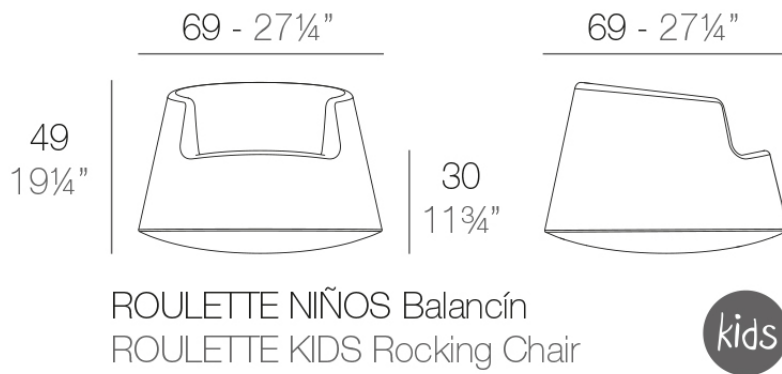

Roulette kids

by Eero Aarnio

Roulette Collections, designed by Eero Aarnio is a **rocking chair designed for children**. A fun piece that can be placed outdoors, even in extreme weather conditions. Also for indoor use.

Info

Description

Made of polyethylene resin by rotational moulding. 100% Recyclable. Item suitable for indoor and outdoor use. Suitable for children over 3 years.

Weight: 10.01 Kg

Finishes

finishes

Basic

Ref. 61005