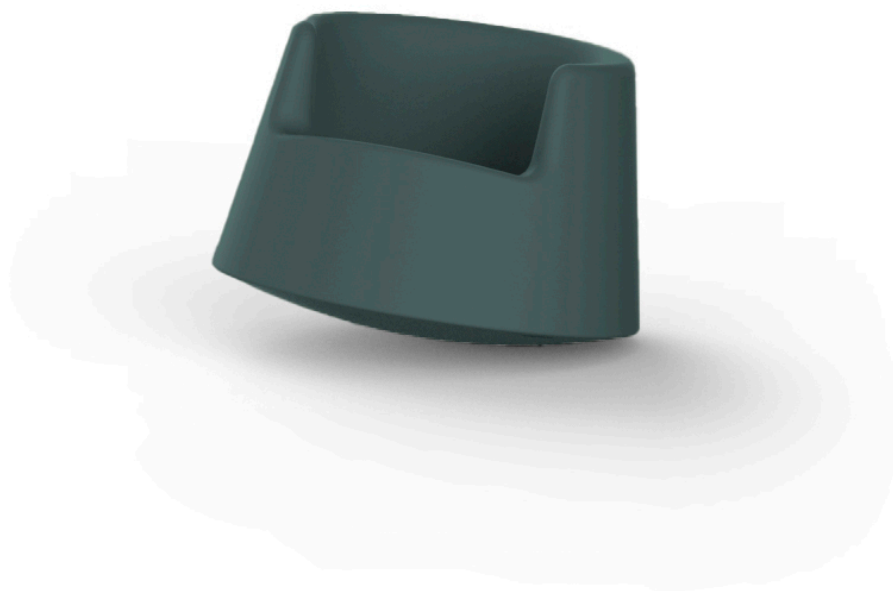

Roulette kids

by Eero Aarnio

Roulette Collections, designed by Eero Aarnio is a **rocking chair designed for children**. A fun piece that can be placed outdoors, even in extreme weather conditions. Also for indoor use.

Info

Description

Made of polyethylene resin by rotational moulding. 100% Recyclable. Item suitable for indoor and outdoor use. Suitable for children over 3 years.

Weight: 10.01 Kg

Finishes

finishes

Basic

Ref. 61005

white 2001

black 2002

ecru 2003

tortora 2004

gray 2005

anthracite 2006

brown 2008

garnet 2015

Matt Polyethylene

Lacquered

Ref. 61005F

VONDOM

white 3101

black 3102

ecru 3103

tortora 3104