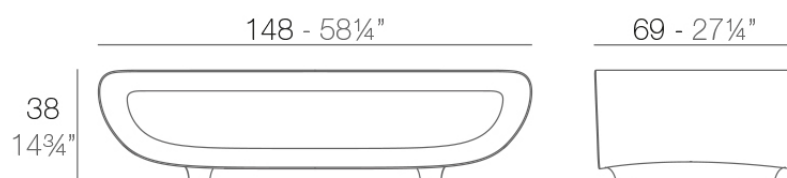

Info

Description

Made of polyethylene resin by rotational moulding. 100% Recyclable. Item suitable for indoor and outdoor use. Available with different finishes.

Weight: 30.05 Kg

BUM BUM Mesa Baja
BUM BUM Low Table