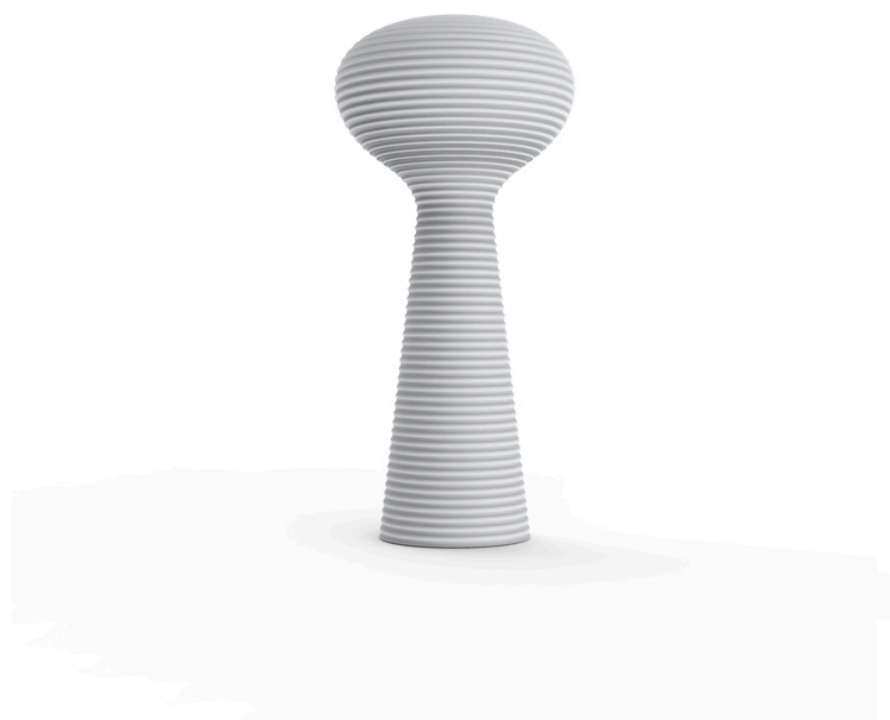

Bloom lamp

by Eugeni Quitllet

Eugeni Quitllet captures, in the Bloom collection, the essence of a flower opening up to the sun, displaying a serene beauty that fills every outdoor corner with life. Inspired by the organic forms of nature, it transforms outdoor spaces into enveloping scenarios, where each piece invites you to enjoy a moment of calm and freshness.

Info

Description

Made of polyethylene resin by rotational moulding. 100% Recyclable. Item suitable for indoor and outdoor use. Available in different finishes.

Weight: 41.13 Kg

BLOOM Lámpara
BLOOM Lamp

Finishes

lighting

Led – White
Ref. 65018W

ice 2101

White internally lit unit with LED technology. Available only in matte ice white finish.

LED RGBW – Cable
Ref. 65018L

ice 2101

Unit with internal lighting with RGBW LED technology and remote control unit for switching colors. Available only in matte ice white finish. Remote control included.