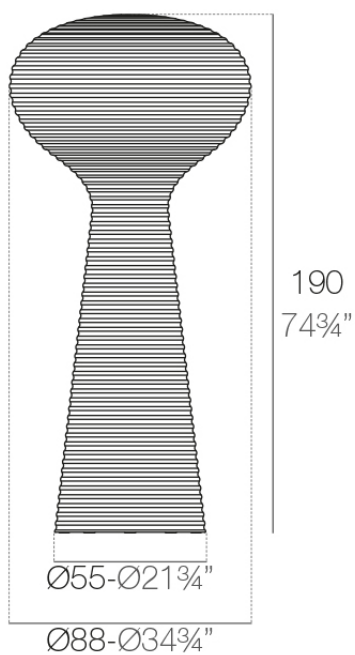

Info

Description

Made of polyethylene resin by rotational moulding. 100% Recyclable. Item suitable for indoor and outdoor use. Available in different finishes.

Weight: 41.13 Kg

BLOOM Lámpara
BLOOM Lamp

Finishes