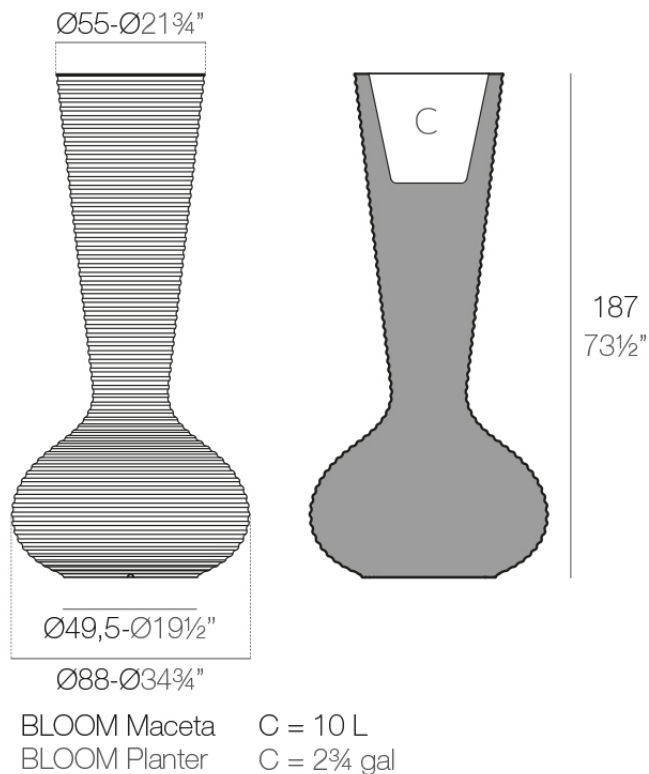

Info

Description

Made of polyethylene resin by rotational moulding. 100% Recyclable. Item suitable for indoor and outdoor use. Available in different finishes.

Weight: 35.06 Kg

Finishes

finishes

Basic

Ref. 65019A