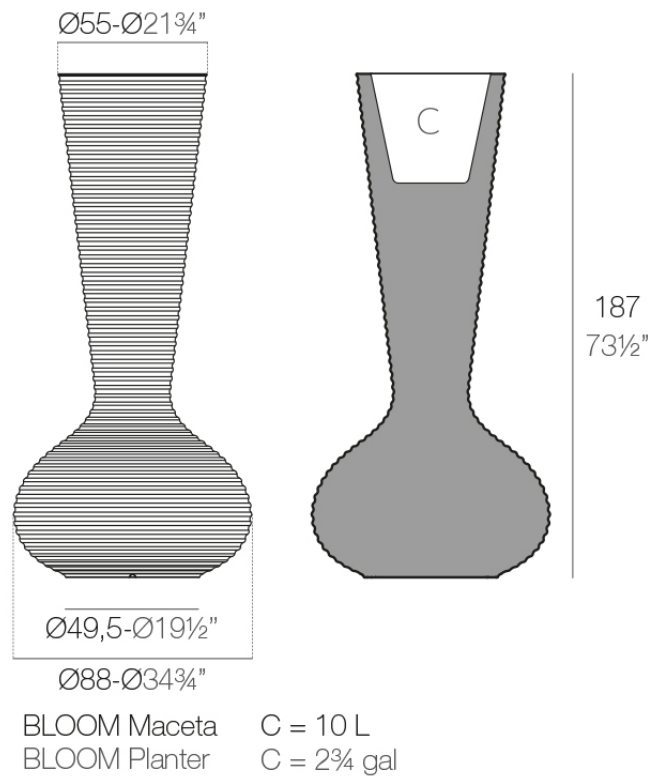

Info

Description

Made of polyethylene resin by rotational moulding. 100% Recyclable. Item suitable for indoor and outdoor use. Available in different finishes.

Weight: 35.06 Kg

Finishes

finishes

Basic

Ref. 65019A