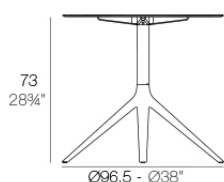

### Description

Extruded aluminum tube with cast aluminum base coated with epoxy baked painting. Item suitable for indoor and outdoor use. Table top not included.

Weight: 6.26 Kg

BASE 4 LEGS - BASE 4 PATAS

Ø120 cm  
Ø51 1/4"