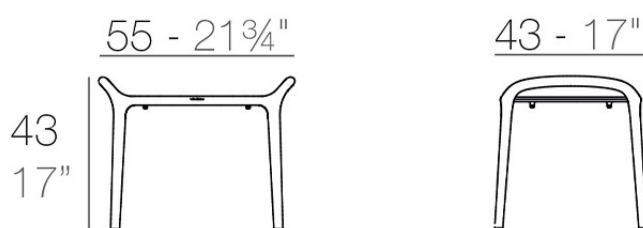

### Description

Made from polypropylene and reinforced with fiberglass manufactured by gas injection. Stackable . Available in various colors. Suitable for indoor and outdoor use.

Weight: 3.08 Kg

IBIZA Mesa Café  
IBIZA Coffe table