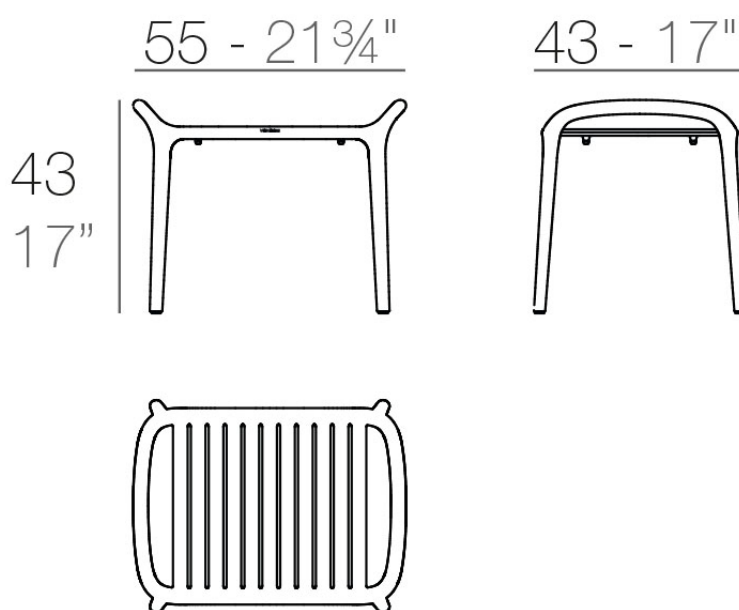

Info

Description

Made from polypropylene and reinforced with fiberglass manufactured by gas injection. Stackable . Available in various colors. Suitable for indoor and outdoor use.

Weight: 3.08 Kg

IBIZA Mesa Café
IBIZA Coffe table