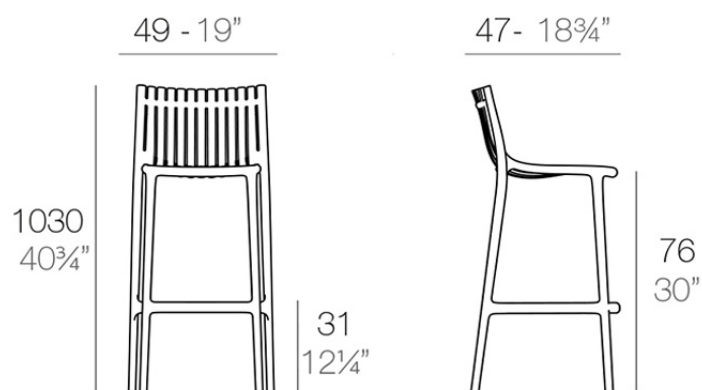

### Description

Made of injected polypropylene with fiber glass. Stackable. Available in several colors. Item suitable for indoor and outdoor use.

Weight: 6 Kg

IBIZA Taburete Alto 1030  
IBIZA Bar Stool 40<sup>3</sup>/<sub>4</sub>"