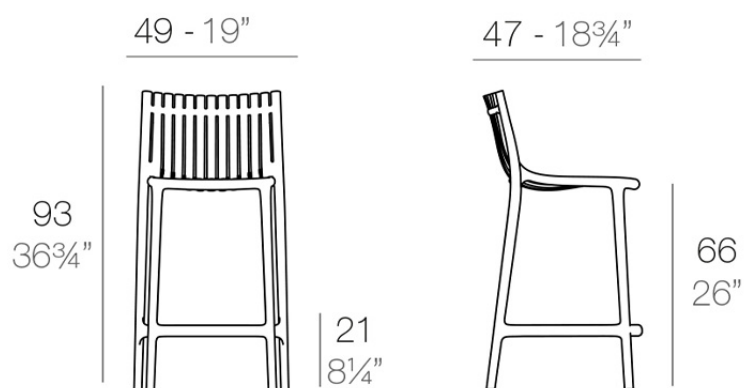

Info

Description

Made of injected polypropylene with fiber glass. Stackable. Available in several colors. Item suitable for indoor and outdoor use.

Weight: 6 Kg

IBIZA Taburete 93
IBIZA Bar Stool 36³/₄"

Finishes