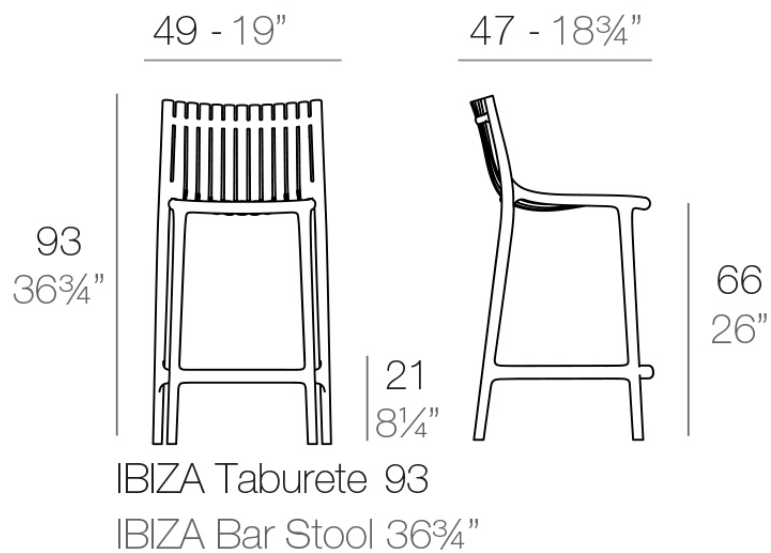

## Ibiza counter stool 64,5 cm

by Eugeni Quitllet

Vondom's Ibiza collection, designed by Eugeni Quitllet, captures the essence of life by the sea and the ephemeral beauty of a season transformed into timeless pieces. Inspired by the sea breeze and the Mediterranean sun, Ibiza is an ode to sustainable design and the emotional mood that defines this iconic island.

### Description

Made of injected polypropylene with fiber glass. Stackable. Available in several colors. Item suitable for indoor and outdoor use.

Weight: 6 Kg