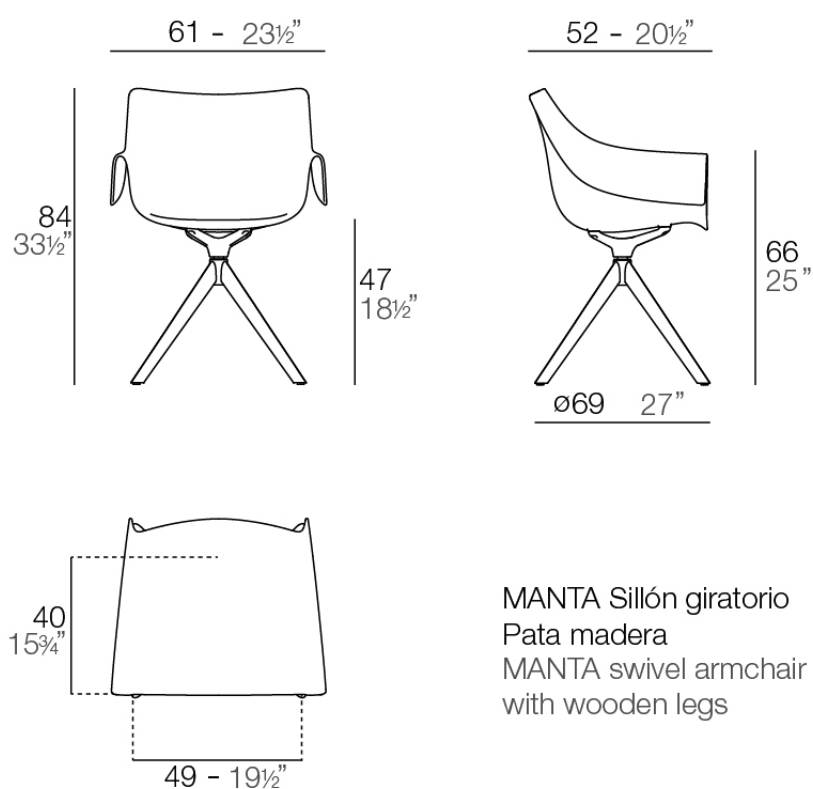

Manta wooden swivel armchair

by Eugeni Quitllet

New outdoor and indoor chair collection. The versatile Manta chair adapts perfectly to any space, whether in a home, office, or public setting. This is all possible thanks to an interchangeable design made up of seats and bases to create countless combinations.

Info

Description

Weight: 9.3 Kg

MANTA Sillón giratorio
Pata madera
MANTA swivel armchair
with wooden legs

MANTA Sillón giratorio
Pata madera
MANTA swivel armchair
with wooden legs

Finishes

finishes

Basic

Ref. 65055

white

black

ecru

Available in various colors

color sentada

Ref. 65047A

white 201

ecru 2003

black 2002

legs

LEGS

Ref. 65055E

VONDOM

white wood 2

white wood 1