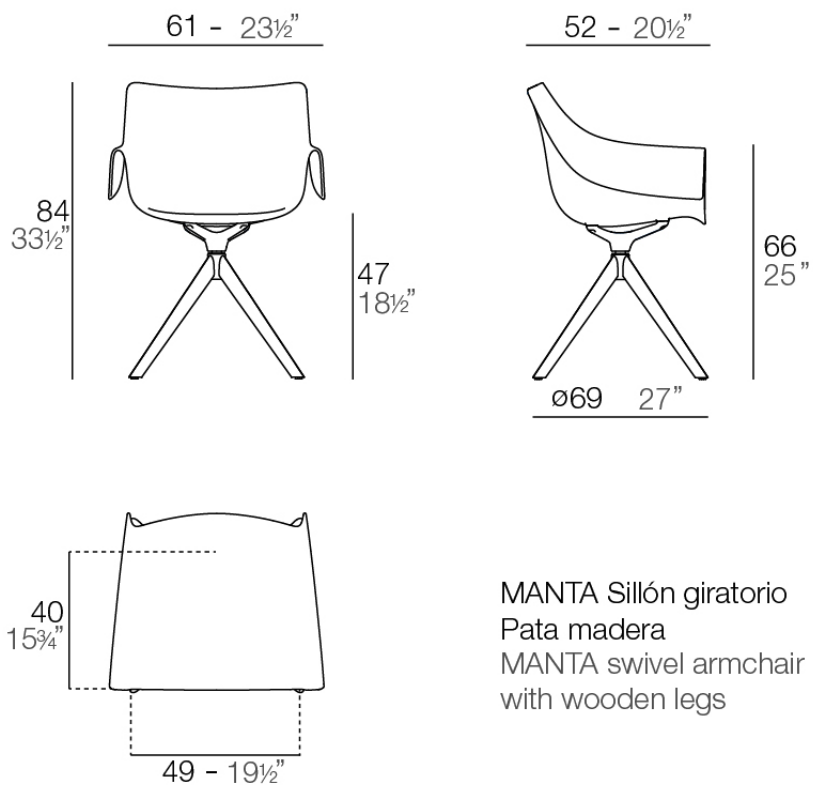

Manta wooden swivel armchair

by Eugeni Quitllet

New outdoor and indoor chair collection. The versatile Manta chair adapts perfectly to any space, whether in a home, office, or public setting. This is all possible thanks to an interchangeable design made up of seats and bases to create countless combinations.

Info

Description

Weight: 9.3 Kg

MANTA Sillón giratorio
Pata madera
MANTA swivel armchair
with wooden legs

MANTA Sillón giratorio
Pata madera
MANTA swivel armchair
with wooden legs

Finishes

finishes

Basic

Ref. 65055

white

black

ecru

Available in various colors

color sentada

Ref. 65047A

white 201

ecru 2003

black 2002

legs

LEGS

Ref. 65055E

VONDOM

white wood 2

white wood 1