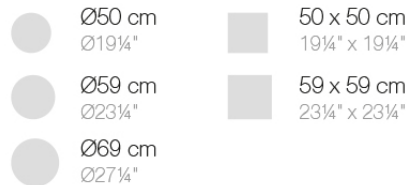

### Description

Extruded aluminum tube with cast aluminum base coated with epoxy baked painting. Item suitable for indoor and outdoor use. Table top not included.

Weight: 4.2 Kg

BASE - BASE

fixed top / fijo *ref. 66007*  
collapsable top / abatible *ref. 66007T*  
fixed for glass / fijo para vidrio *ref. 66007V*

DELTA BASE MESA Ø62 H73  
DELTA TABLE BASE Ø24 1/2" H28 3/4"

TABLE TOPS OPTIONS - OPCIONES SOBRES