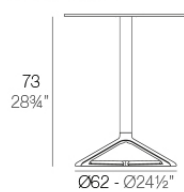

### Description

Extruded aluminum tube with cast aluminum base coated with epoxy baked painting. Item suitable for indoor and outdoor use. Table top not included.

Weight: 4.2 Kg

BASE - BASE

fixed top / fijo *ref. 66007*  
collapsable top / abatible *ref. 66007T*  
fixed for glass / fijo para vidrio *ref. 66007V*

DELTA BASE MESA Ø62 H73  
DELTA TABLE BASE Ø24 1/2" H28 3/4"

TABLE TOPS OPTIONS - OPCIONES SOBRES