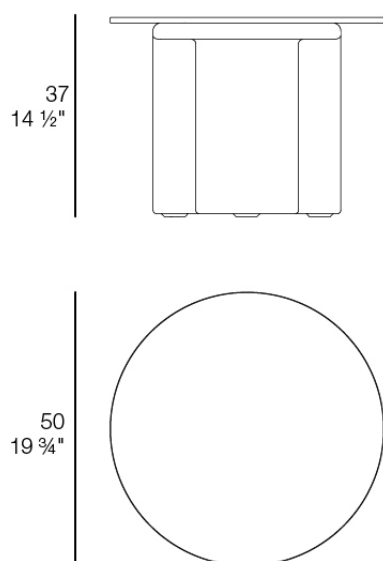

## Mel low table 50cm

by Ramón Esteve

Mel explores the avant-garde from the everyday: enveloping shapes, tubular gestures, and a presence that lingers in the eye. With a sculptural and iconic character, its gentle, sinuous curves generate a strong visual identity while evoking the memory of wicker furniture—reinterpreted through a continuous, tubular, contemporary language.

### Description

Weight: 6.67 Kg

MEL Mesa Centro D50  
MEL Low Table D19 3/4"  
Ref. 66502