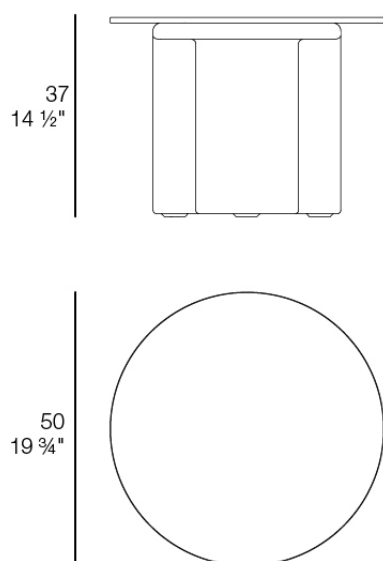

Info

Description

Weight: 6.67 Kg

MEL Mesa Centro D50
MEL Low Table D19 3/4"
Ref. 66502