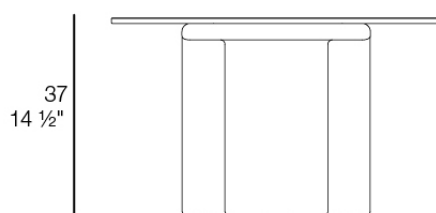

Mel low table 60cm

by Ramón Esteve

Mel explores the avant-garde from the everyday: enveloping shapes, tubular gestures, and a presence that lingers in the eye. With a sculptural and iconic character, its gentle, sinuous curves generate a strong visual identity while evoking the memory of wicker furniture—reinterpreted through a continuous, tubular, contemporary language.

Info

Description

Weight: 7.91 Kg

MEL Mesa Centro D60
MEL Low Table D23 1/2"
Ref. 66503

Finishes

finishes

Basic

Ref. 66503