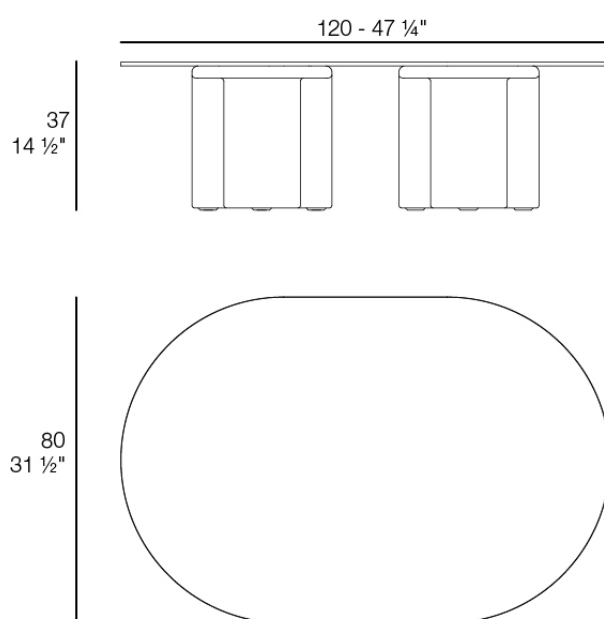

Mel low table 120x80cm

by Ramón Esteve

Mel explores the avant-garde from the everyday: enveloping shapes, tubular gestures, and a presence that lingers in the eye. With a sculptural and iconic character, its gentle, sinuous curves generate a strong visual identity while evoking the memory of wicker furniture—reinterpreted through a continuous, tubular, contemporary language.

Info

Description

Weight: 18.05 Kg

MEL Mesa Ovalada 120 x 80
MEL Low Table 47 1/4" x 31 1/2"
Ref. 66504

Finishes

finishes

Basic

Ref. 66504