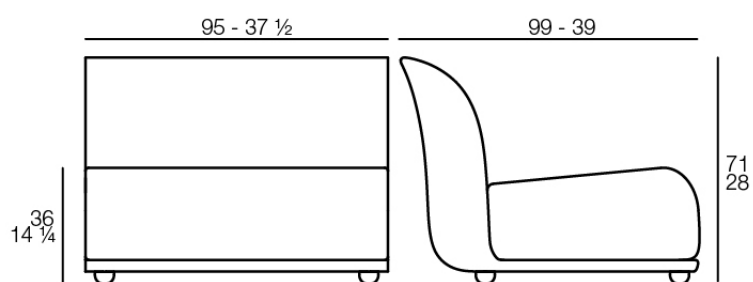

Weight: 32.83 Kg

SUAVE Sofá Módulo Central  
SUAVE Sectional Sofa Central