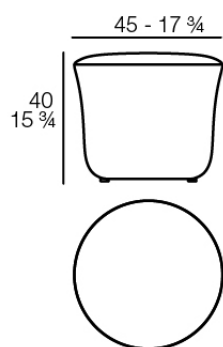

Weight: 11.16 Kg

SUAVE Puff 65x40  
SUAVE Puff 65x40