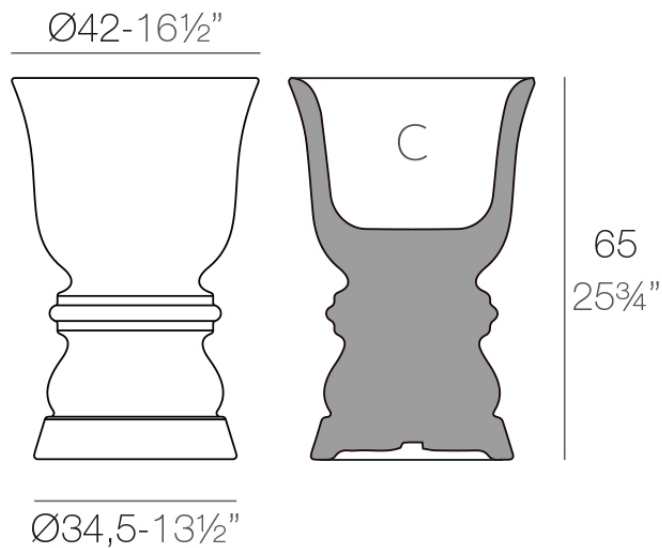

## Suave planter ø42x65 cm

by Marcel Wanders

The Suave in&out furniture collection, designed by Marcel Wanders for Vondom, blurs the boundaries between indoors and outdoors, achieving a superior level of softness, comfort and relaxation. With innovative design and high quality materials, Suave transforms any space into a cosy and elegant oasis.

### Description

Pot made of polyethylene resin by rotational moulding. 100% Recyclable. Item suitable for indoor and outdoor use. Available in different finishes.

Weight: 6.42 Kg

SUAVE Macetero 65 cm  
SUAVE Planter 25 3/4"