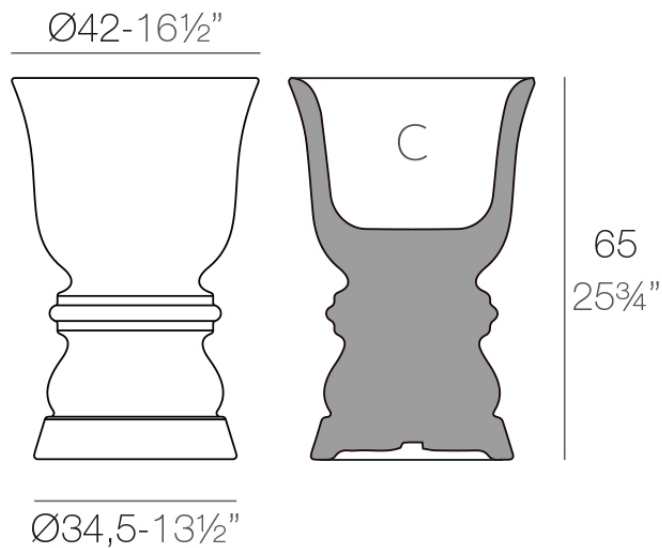

## Suave planter ø42x65 cm

by Marcel Wanders

The Suave in&out furniture collection, designed by Marcel Wanders for Vondom, blurs the boundaries between indoors and outdoors, achieving a superior level of softness, comfort and relaxation. With innovative design and high quality materials, Suave transforms any space into a cosy and elegant oasis.

### Description

Pot made of polyethylene resin by rotational moulding. 100% Recyclable. Item suitable for indoor and outdoor use. Available in different finishes.

Weight: 6.42 Kg

SUAVE Macetero 65 cm  
SUAVE Planter  $25\frac{3}{4}"$