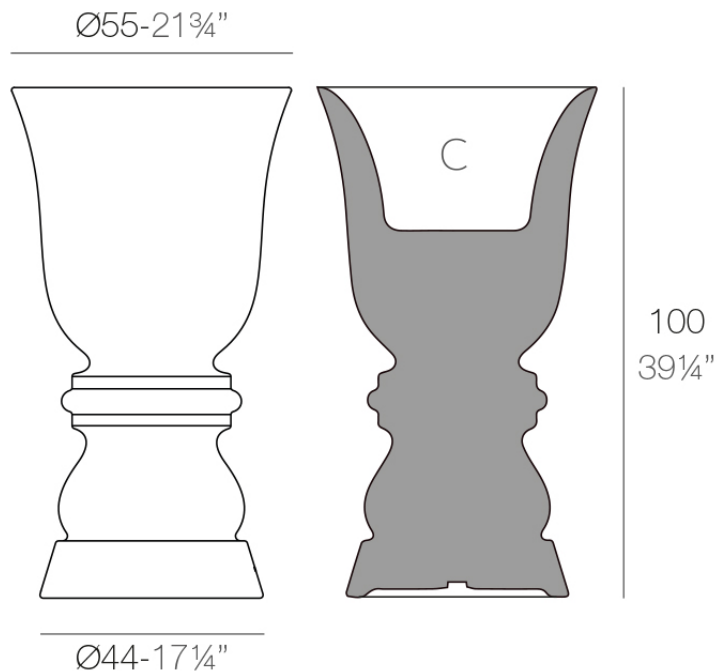

Suave planter ø55x100 cm

by Marcel Wanders

The Suave in&out furniture collection, designed by Marcel Wanders for Vondom, blurs the boundaries between indoors and outdoors, achieving a superior level of softness, comfort and relaxation. With innovative design and high quality materials, Suave transforms any space into a cosy and elegant oasis.

Info

Description

Pot made of polyethylene resin by rotational moulding. 100% Recyclable. Item suitable for indoor and outdoor use. Available in different finishes.

Weight: 10.7 Kg

SUAVE Macetero 100 cm
SUAVE Planter 39 1/4"

C = 82 L
C = 21 3/4 gal

Finishes

finishes

Basic

Ref. 67012A

white 2001

black 2002

ecru 2003