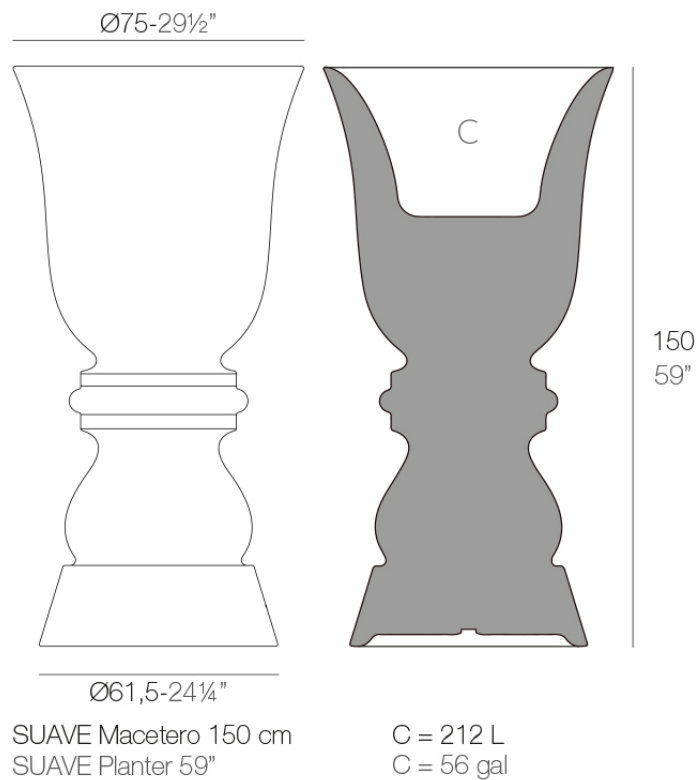

Suave planter ø75x150 cm

by Marcel Wanders

The Suave in&out furniture collection, designed by Marcel Wanders for Vondom, blurs the boundaries between indoors and outdoors, achieving a superior level of softness, comfort and relaxation. With innovative design and high quality materials, Suave transforms any space into a cosy and elegant oasis.

Info

Description

Pot made of polyethylene resin by rotational moulding. 100% Recyclable. Item suitable for indoor and outdoor use. Available in different finishes.

Weight: 11.29 Kg

Finishes

finishes

Basic

Ref. 67013A