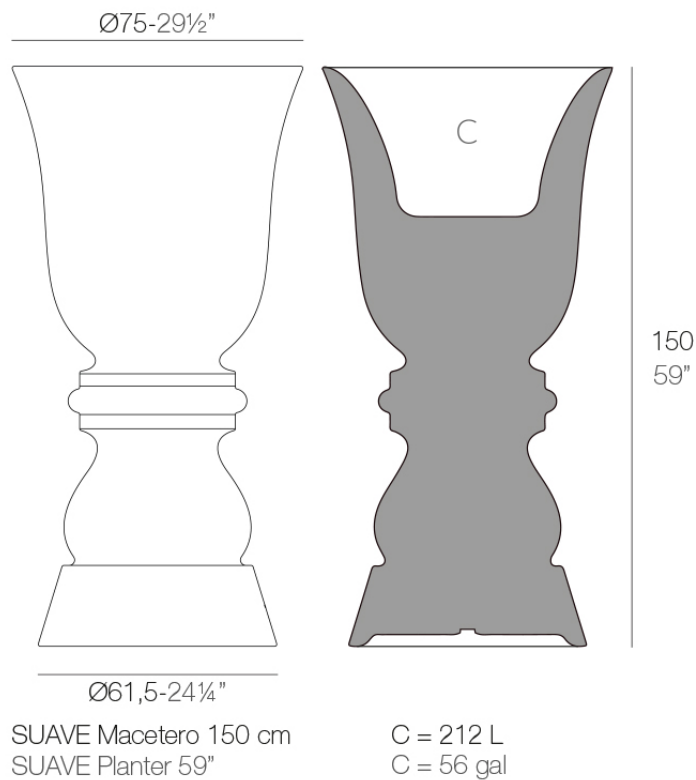

## Suave planter ø75x150 cm

by Marcel Wanders

The Suave in&out furniture collection, designed by Marcel Wanders for Vondom, blurs the boundaries between indoors and outdoors, achieving a superior level of softness, comfort and relaxation. With innovative design and high quality materials, Suave transforms any space into a cosy and elegant oasis.

### Description

Pot made of polyethylene resin by rotational moulding. 100% Recyclable. Item suitable for indoor and outdoor use. Available in different finishes.

Weight: 11.29 Kg