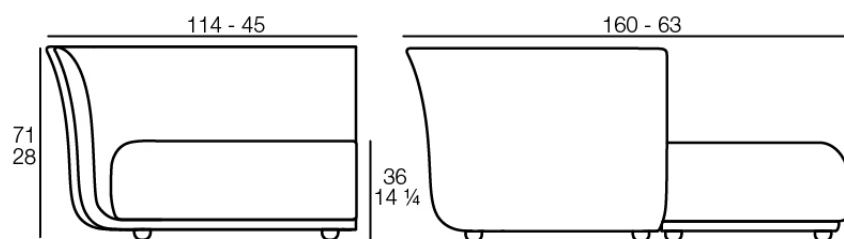

Weight: 60.19 Kg

SUAVE Sofá Módulo Chaiselonge Derecho  
SUAVE Sectional Sofa Right Chaiselonge