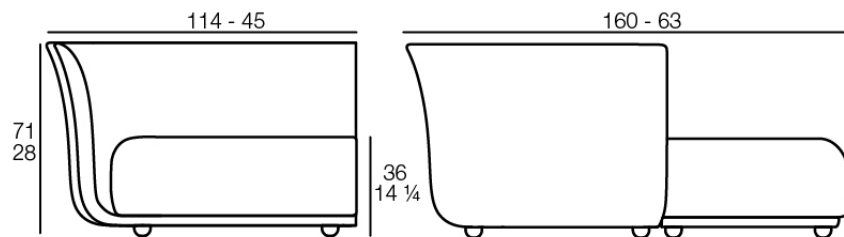

Weight: 60.19 Kg

SUAVE Sofá Módulo Chaiselonge Derecho  
SUAVE Sectional Sofa Right Chaiselonge