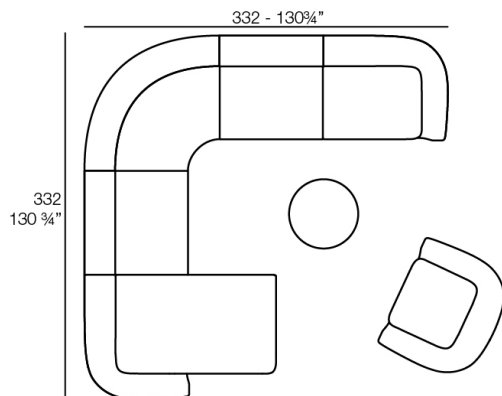

- **2 x 67002** Módulo Central - Sectional Sofa Central
- **1 x 67001** Módulo Brazo Izquierdo - Sectional Sofa Arm Left
- **1 x 67016** Módulo Chaiselonge Derecho - Sectional Sofa Chaiselonge Right
- **1 x 67015** Módulo Esquina - Sectional Sofa Corner
- **1 x 67014** Butaca - Armchair
- **1 x 67007** Puff Redondo 65 - Circular Puff 65