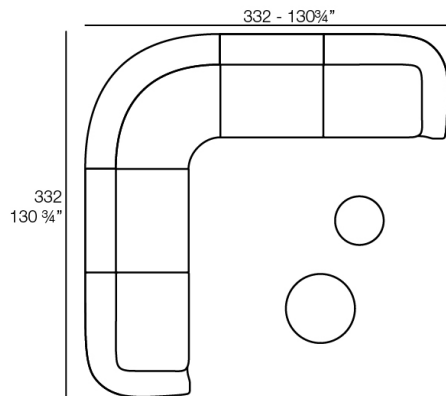

Combinations

- **2 x 67002** Módulo Central - Sectional Sofa Central
- **1 x 67001** Módulo Brazo Izquierdo - Sectional Sofa Arm Left
- **1 x 67003** Módulo Brazo Derecho - Sectional Sofa Arm Right
- **1 x 67015** Módulo Esquina - Sectional Sofa Corner
- **1 x 67006** Puff Redondo 45 - Circular Puff 45
- **1 x 67007** Puff Redondo 65 - Circular Puff 65