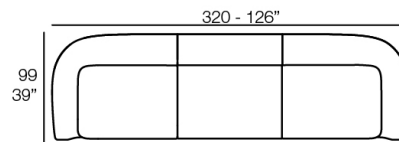

- **1 x 67002** Módulo Central - Sectional Sofa Central
- **1 x 67001** Módulo Brazo Izquierdo - Sectional Sofa Arm Left
- **1 x 67003** Módulo Brazo Derecho - Sectional Sofa Arm Right