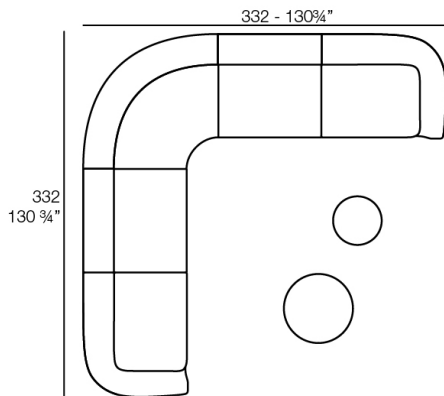

Combinations

- **2 x 67002** Módulo Central - Sectional Sofa Central
- **1 x 67001** Módulo Brazo Izquierdo - Sectional Sofa Arm Left
- **1 x 67003** Módulo Brazo Derecho - Sectional Sofa Arm Right
- **1 x 67015** Módulo Esquina - Sectional Sofa Corner
- **1 x 67006** Puff Redondo 45 - Circular Puff 45
- **1 x 67007** Puff Redondo 65 - Circular Puff 65