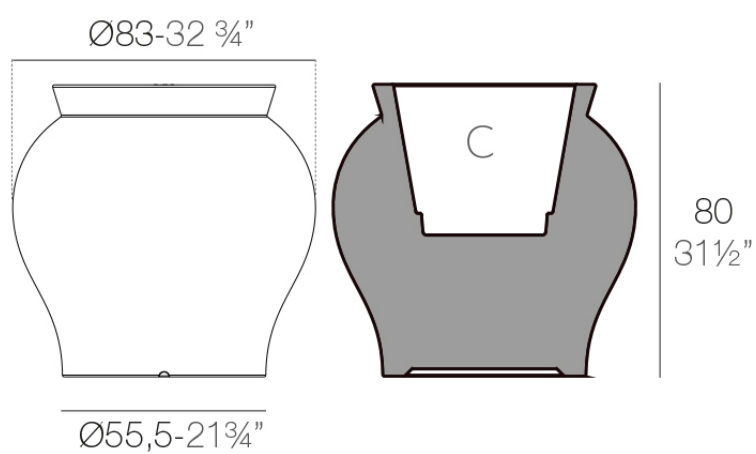

## Venus planter ø 83x80

by Marcel Wanders

Venus Collection, designed by Marcel Wanders for Vondom. This curvaceous vase adds character to any surrounding.

### Description

Weight: 16.02 Kg

VENUS Macetero 80 cm  
VENUS Planter 31 1/2"

C = 58 L  
C = 15 1/4 gal