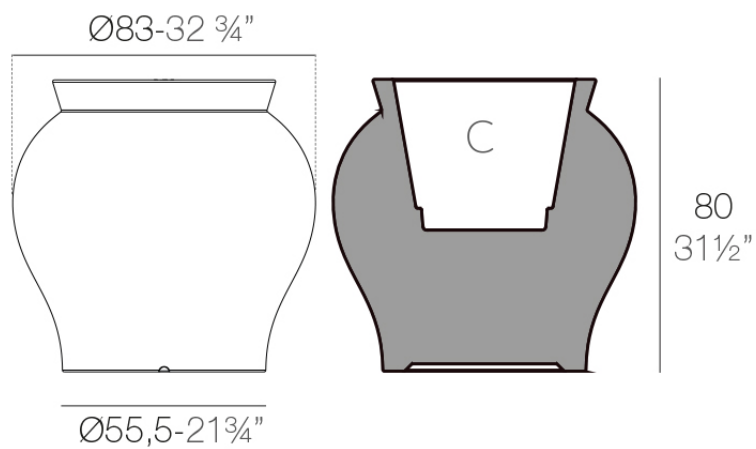

Venus planter ø 83x80

by Marcel Wanders

Venus Collection, designed by Marcel Wanders for Vondom. This curvaceous vase adds character to any surrounding.

Info

Description

Weight: 16.02 Kg

VENUS Macetero 80 cm
VENUS Planter 31 1/2"

C = 58 L
C = 15 1/4 gal

Finishes

finishes

Basic

Ref. 67021A

white 2001

black 2002

ecru 2003