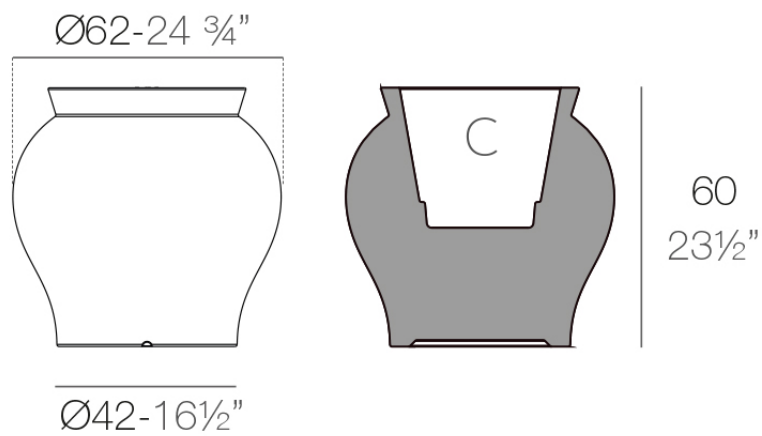

## Venus planter ø 62x60

by Marcel Wanders

Venus Collection, designed by Marcel Wanders for Vondom. This curvaceous vase adds character to any surrounding.

### Description

Weight: 9.02 Kg

VENUS Macetero 60 cm

C = 25 L

VENUS Planter 23  $\frac{1}{2}"$

C = 6  $\frac{1}{2}$  gal