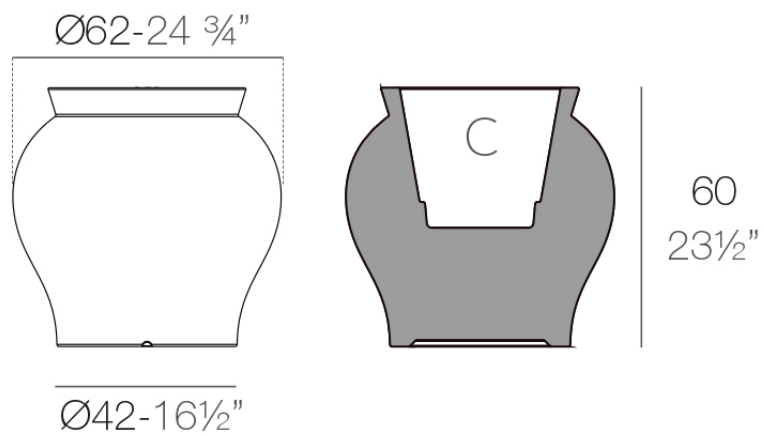

## Venus planter ø 62x60

by Marcel Wanders

Venus Collection, designed by Marcel Wanders for Vondom. This curvaceous vase adds character to any surrounding.

### Description

Weight: 9.02 Kg

VENUS Macetero 60 cm

C = 25 L

VENUS Planter 23  $\frac{1}{2}"$

C = 6  $\frac{1}{2}$  gal