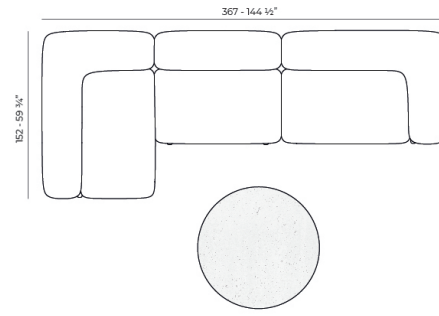

VONDOM

2 x 70003 Sofá Brazo Izquierdo XL - Sectional Sofa Left XL
1 x 70004 Sofá Módulo Central M - Sectional Sofa Armless M
1 x 70015 Mesa Centro D110 - Low Table D 43 1/4"