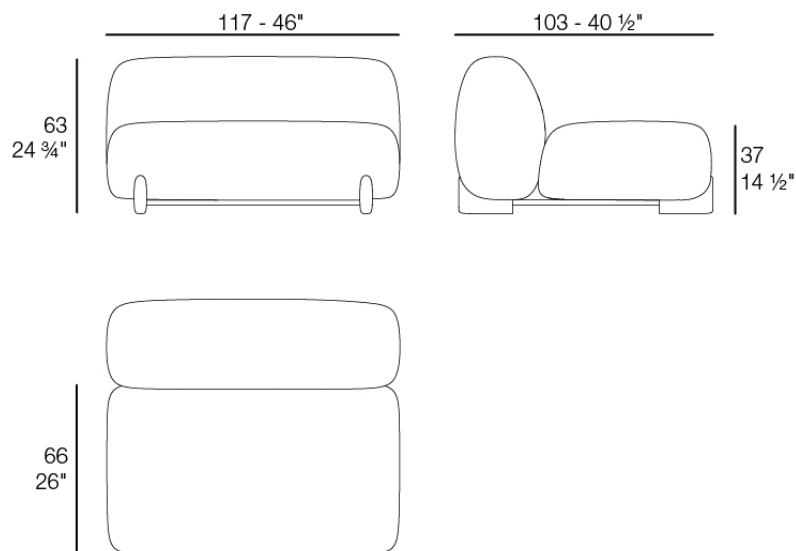

Weight: 24.22 Kg

MILOS Sofá Módulo Central M
MILOS Sectional Sofa Armless M
Ref. 70004

Combinations

1 x 70002 Sofá Brazo Derecho XL - Sectional Sofa Right XL
1 x 70007 Sofá Módulo Central S - Sectional Sofa Armless S
1 x 70017 Mesa Centro 100 x 45 - Low Table 39 1/4 x 17 3/4"
1 x 70019 Mesa Centro 80 x 80 - Low Table 31 1/2 x 31 1/2"