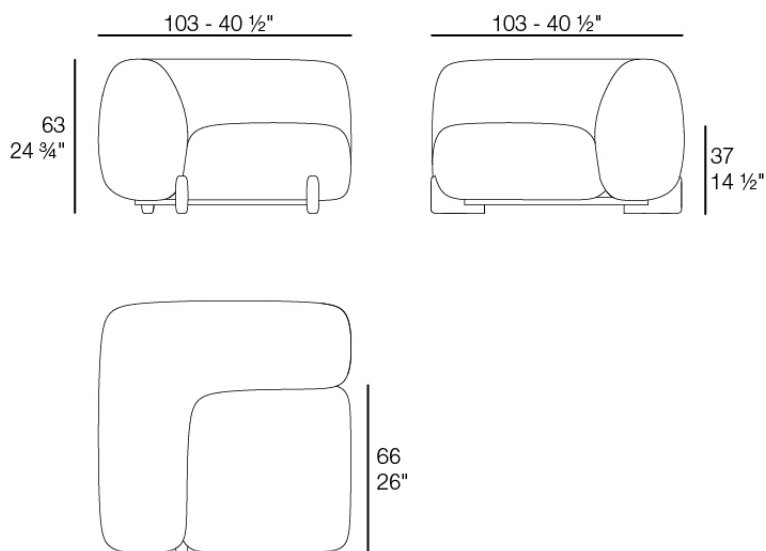

Weight: 34.35 Kg

MILOS Sofá Brazo Derecho
MILOS Sectional Sofa Right
Ref. 70006

Combinations

1 x 70002 Sofá Brazo Derecho XL - Sectional Sofa Right XL
1 x 70007 Sofá Módulo Central S - Sectional Sofa Armless S
1 x 70017 Mesa Centro 100 x 45 - Low Table 39 1/4 x 17 3/4"
1 x 70019 Mesa Centro 80 x 80 - Low Table 31 1/2 x 31 1/2"