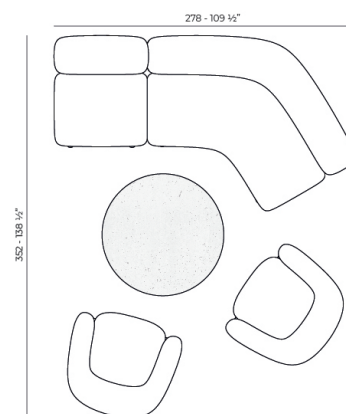

Combinations