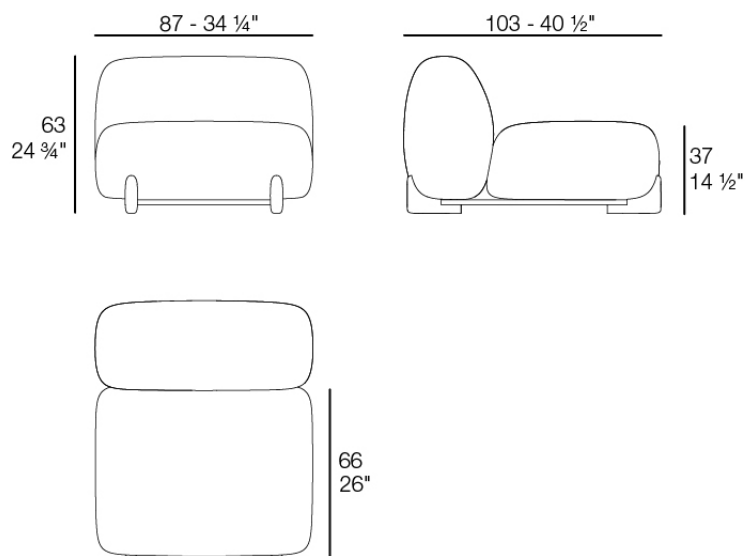

Info

Description

This modular sofa combines the durability of flexible polyurethane foam with the natural beauty of iroko wood.

Its design integrates top-quality solutions and materials, especially conceived to withstand outdoor conditions without compromising warmth and comfort.

Weight: 18.8 Kg

MILOS Sofá Módulo Central S
MILOS Sectional Sofa Armless S
Ref. 70007