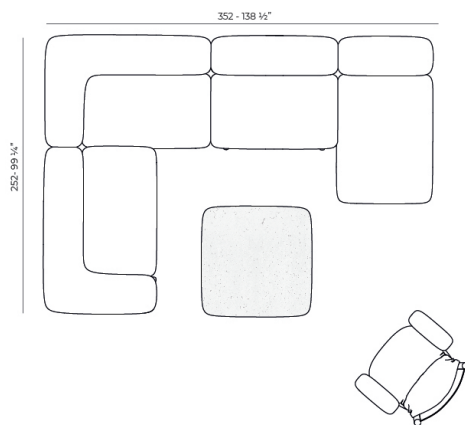

Combinations