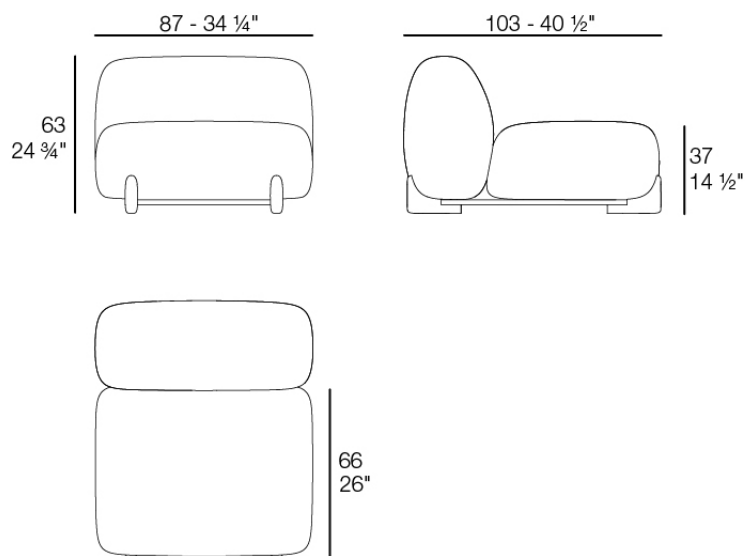

Weight: 18.8 Kg

MILOS Sofá Módulo Central S
MILOS Sectional Sofa Armless S
Ref. 70007

Combinations

1 x 70002 Sofá Brazo Derecho XL - Sectional Sofa Right XL
 1 x 70007 Sofá Módulo Central S - Sectional Sofa Armless S
 1 x 70017 Mesa Centro 100 x 45 - Low Table 39 1/4 x 17 3/4"
 1 x 70019 Mesa Centro 80 x 80 - Low Table 31 1/2 x 31 1/2"