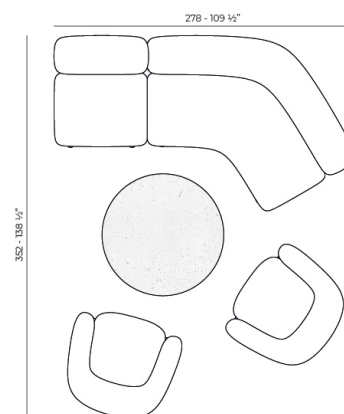

Combinations