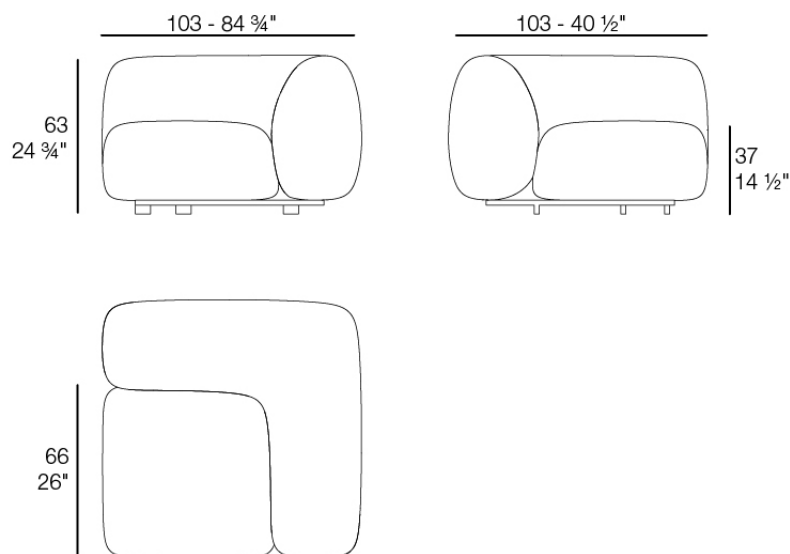

Weight: 41.7 Kg

MILOS Sofá Esquina
MILOS Sectional Sofa Corner
Ref. 70008

Combinations

1 x 70002 Sofá Brazo Derecho XL - Sectional Sofa Right XL
1 x 70007 Sofá Módulo Central S - Sectional Sofa Armless S
1 x 70017 Mesa Centro 100 x 45 - Low Table 39 1/4 x 17 3/4"
1 x 70019 Mesa Centro 80 x 80 - Low Table 31 1/2 x 31 1/2"