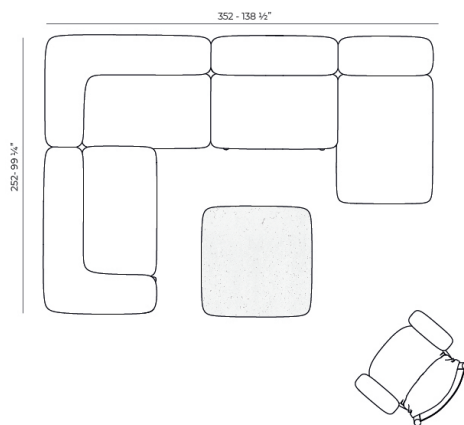

Combinations