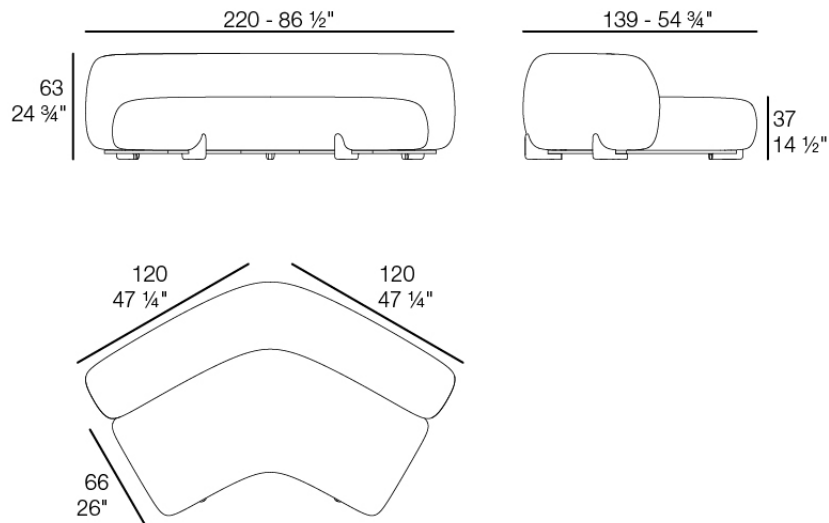

Weight: 47.7 Kg

MILOS Sofá Esquina 60°
MILOS Sectional Sofa Corner 60°
Ref. 70009

Combinations

1 x 70002 Sofá Brazo Derecho XL - Sectional Sofa Right XL
 1 x 70007 Sofá Módulo Central S - Sectional Sofa Armless S
 1 x 70017 Mesa Centro 100 x 45 - Low Table 39 1/4 x 17 3/4"
 1 x 70019 Mesa Centro 80 x 80 - Low Table 31 1/2 x 31 1/2"