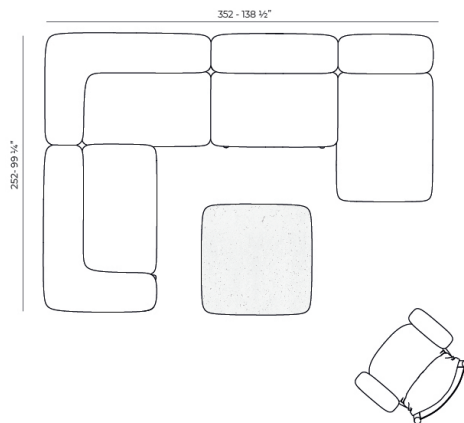

Combinations