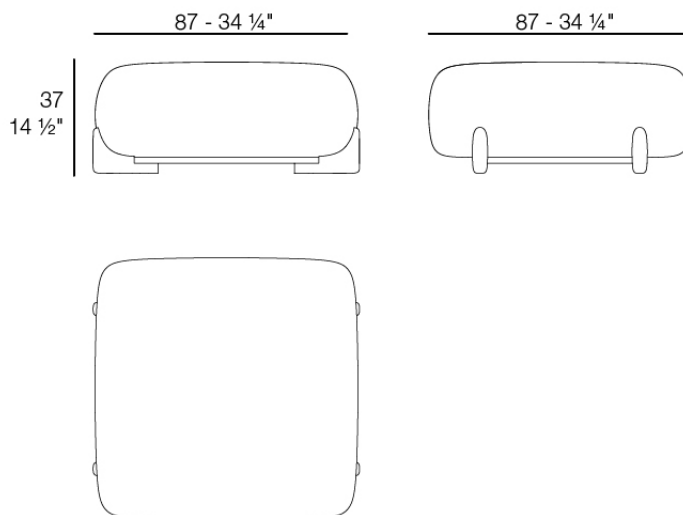

Weight: 13.5 Kg

MILOS Puff-Chaise Lounge
MILOS Ottoman-Chaise Lounge
Ref. 70010

Combinations

1 x 70002 Sofá Brazo Derecho XL - Sectional Sofa Right XL
 1 x 70007 Sofá Módulo Central S - Sectional Sofa Armless S
 1 x 70017 Mesa Centro 100 x 45 - Low Table 39 1/4 x 17 3/4"
 1 x 70019 Mesa Centro 80 x 80 - Low Table 31 1/2 x 31 1/2"