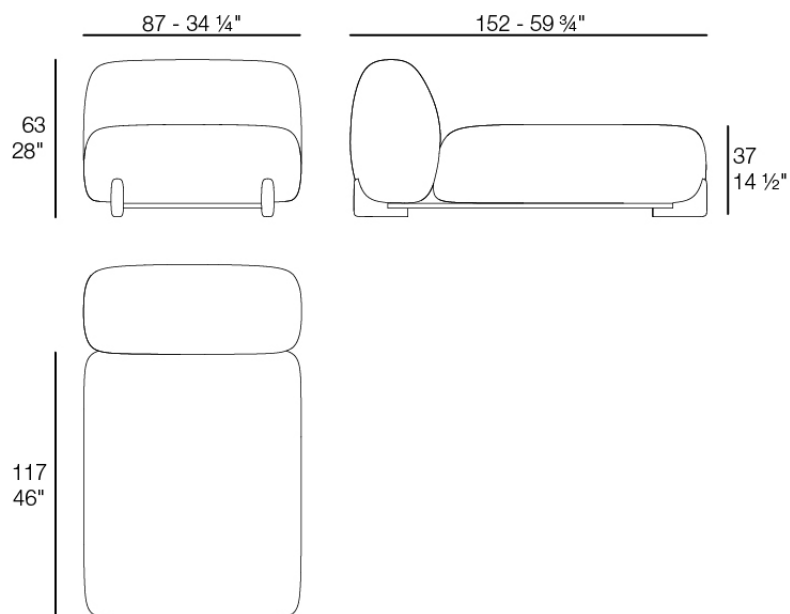

Info

Description

This modular sofa combines the durability of flexible polyurethane foam with the natural beauty of iroko wood.

Its design integrates top-quality solutions and materials, especially conceived to withstand outdoor conditions without compromising warmth and comfort.

Weight: 20.1 Kg

MILOS Sofá Chaise Lounge
MILOS Sectional Chaise Lounge
Ref. 70011