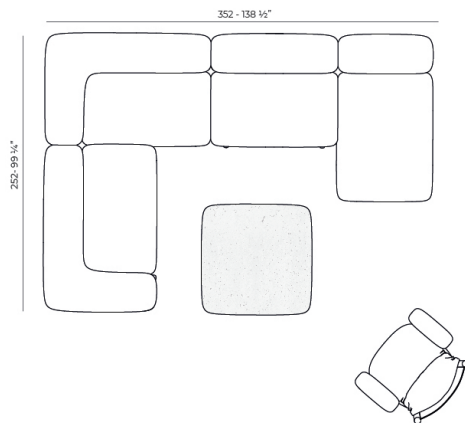

Combinations