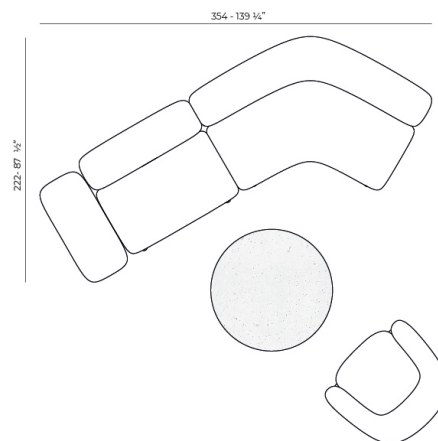

Combinations