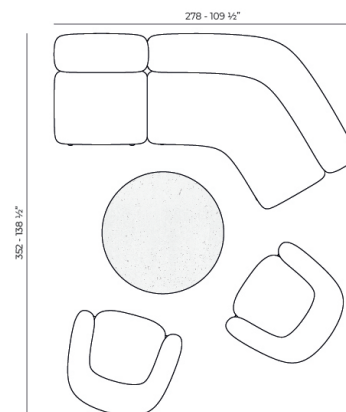

Combinations