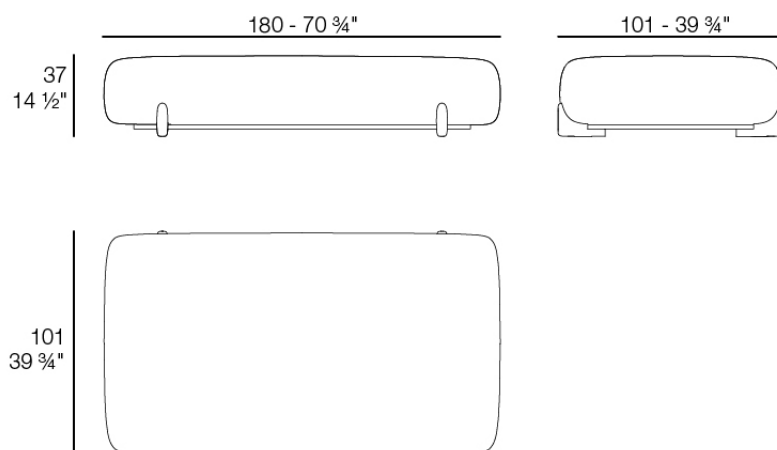

Weight: 32.1 Kg

MILOS Puff XL
MILOS Puff XL
Ref. 70014

Combinations

1 x 70002 Sofá Brazo Derecho XL - Sectional Sofa Right XL
 1 x 70007 Sofá Módulo Central S - Sectional Sofa Armless S
 1 x 70017 Mesa Centro 100 x 45 - Low Table 39 1/4 x 17 3/4"
 1 x 70019 Mesa Centro 80 x 80 - Low Table 31 1/2 x 31 1/2"