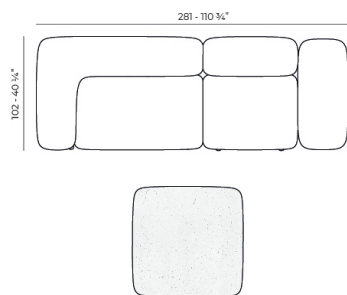

Combinations