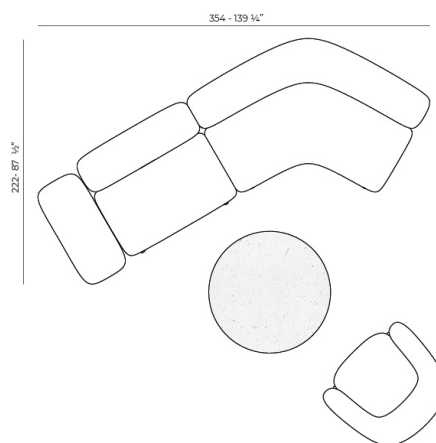

Combinations