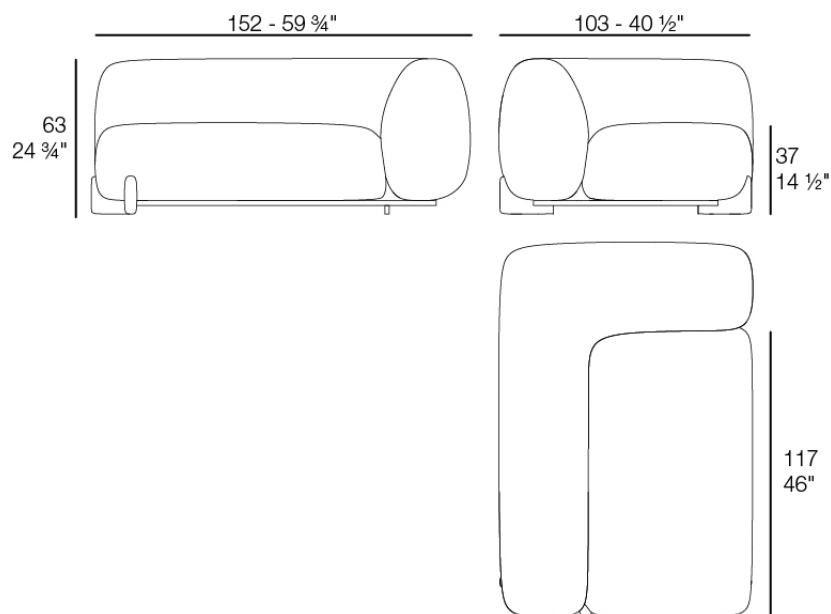

Weight: 29.65 Kg

MILOS Sofá Chaiselounge Derecha
MILOS Sectional Sofa Chaiselounge Right
Ref. 70027

Combinations

1 x 70002 Sofá Brazo Derecho XL - Sectional Sofa Right XL
1 x 70007 Sofá Módulo Central S - Sectional Sofa Armless S
1 x 70017 Mesa Centro 100 x 45 - Low Table 39 1/4 x 17 3/4"
1 x 70019 Mesa Centro 80 x 80 - Low Table 31 1/2 x 31 1/2"