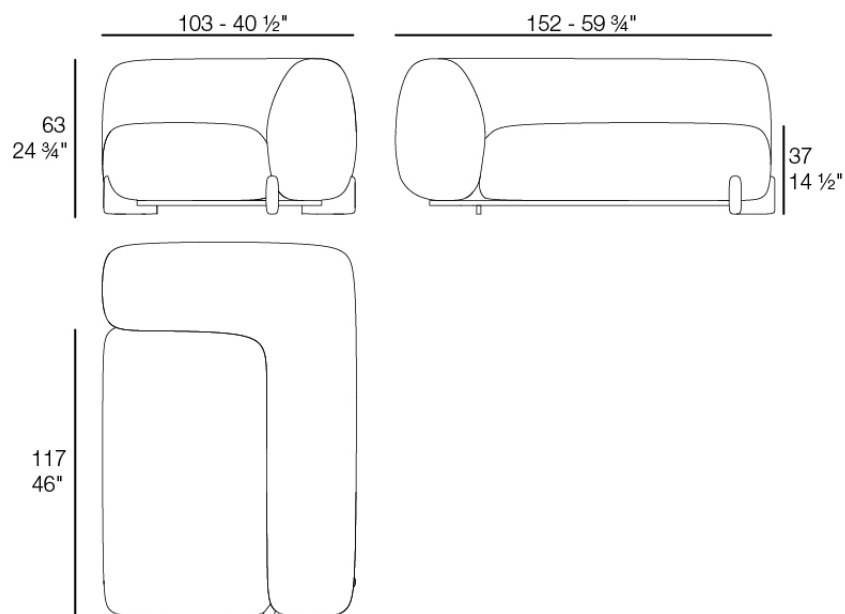

Info

Description

This modular sofa combines the durability of flexible polyurethane foam with the natural beauty of iroko wood.

Its design integrates top-quality solutions and materials, especially conceived to withstand outdoor conditions without compromising warmth and comfort.

Weight: 29.65 Kg

MILOS Sofá Chaiselounge Izquierda
MILOS Sectional Sofa Chaiselounge Left
Ref. 70028