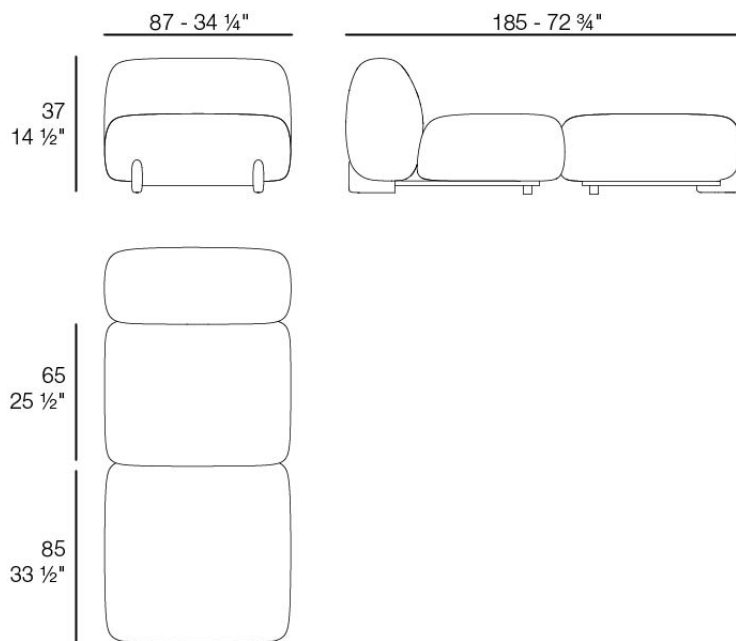

Weight: 33 Kg

MILOS Divan
MILOS Divan
Ref. 70030

Finishes

finishes

Polyurethane

Ref. 70030

pearl 10006 getaria

green 10330 ribadeo