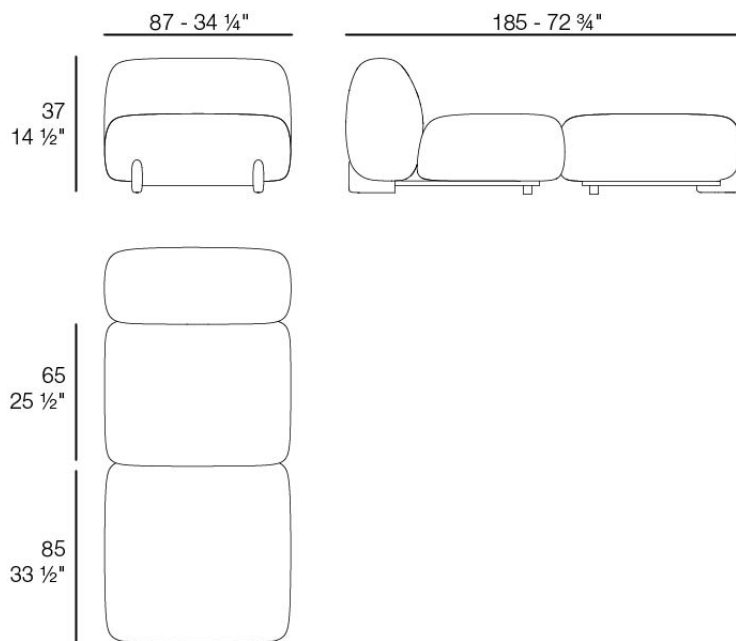

Info

Description

This modular sofa combines the durability of flexible polyurethane foam with the natural beauty of iroko wood.

Its design integrates top-quality solutions and materials, especially conceived to withstand outdoor conditions without compromising warmth and comfort.

Weight: 33 Kg

MILOS Divan
MILOS Divan
Ref. 70030