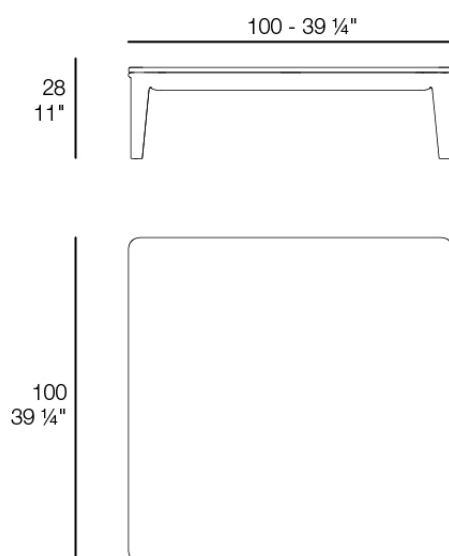

Pasadena table 100x100x28

by Jean-Marie Massaud

'The ambition of Pasadena is to reinterpret an archetype, to make an architectural product with this language and proportions, but generous in terms of comfort'. The complicity between Jean-Marie Massaud and Vondom beats strongly in Pasadena, a proposal that combines serenity and warmth. The result can be seen at a glance: soft profiles, balanced proportions and a comfort that invites you to let go from the very first moment.

Info

Description

Weight: 37 Kg

PASADENA Mesa Centro 100x100
PASADENA Low Table 39 1/4" x 39 1/4"
Ref. 70064

Combinations

- 1 x 70071 Sofá Módulo Esquina 60°- Sectional Sofa Corner 60°
- 1 x 70055 Sofá Módulo Central- Sectional Sofa Central
- 1 x 70050 Butaca - Armchair
- 1 x 70065 Mesa Centro 120 x 80 - Low Table 47 1/4 x 31 1/2"

- 1 x 70050 Butaca - Armchair
- 1 x 70053 Sofá Módulo Brazo Derecho XL - Sectional Sofa Right XL
- 1 x 70059 Sofá Módulo Chaiselonge Izquierda - Sectional Sofa Chaiselonge Left
- 1 x 70065 Mesa Centro 120 x 80 - Low Table 47 1/4 x 31 1/2"