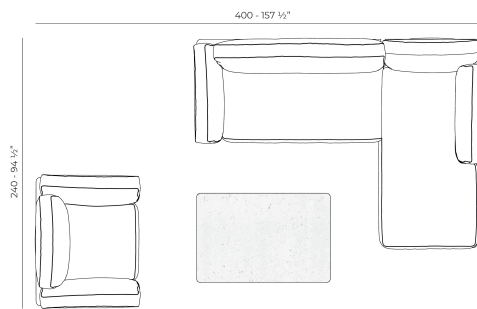

Combinations