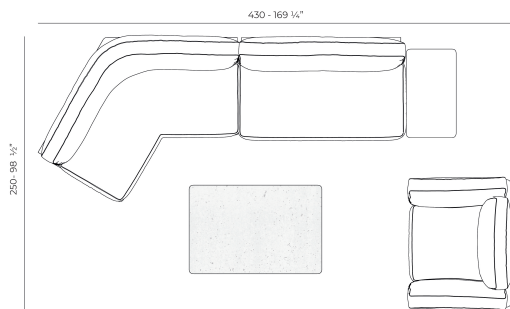

Combinations