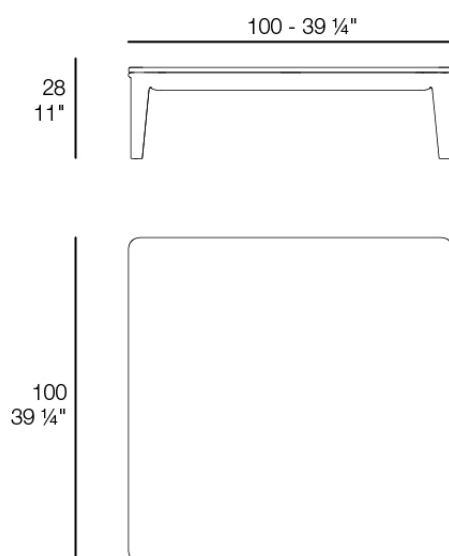

Info

Description

Weight: 37 Kg

PASADENA Mesa Centro 100x100
PASADENA Low Table 39 1/4" x 39 1/4"
Ref. 70064