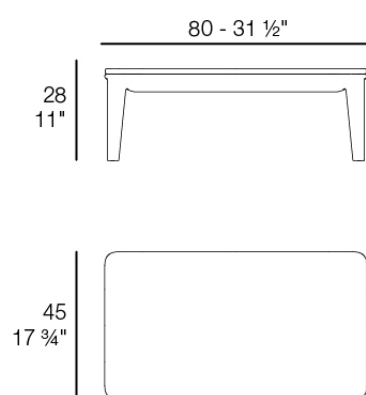

### Description

Weight: 18 Kg

PASADENA Mesa Centro 80x45  
PASADENA Low Table 31 1/2" x 17 3/4"  
Ref. 70064