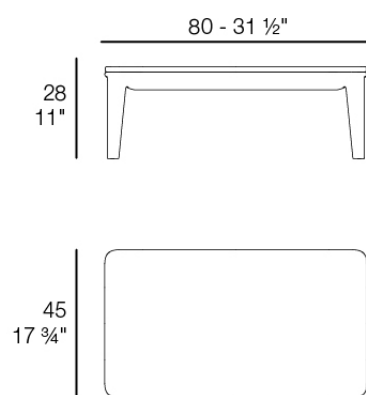

Info

Description

Weight: 18 Kg

PASADENA Mesa Centro 80x45
PASADENA Low Table 31 1/2" x 17 3/4"
Ref. 70064