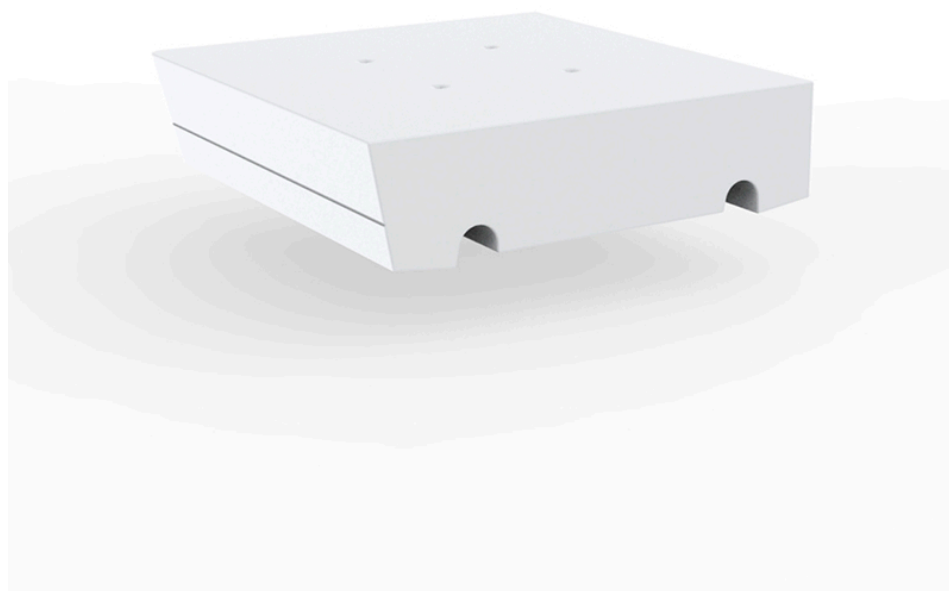

Delta corner lamp

by Jorge Pensi

The Delta furniture design collection, designed by Jorge Pensi for Vondom. Is made to fit in with exterior or interior contemporary spaces.

Info

Description

Made of polyethylene resin by rotational moulding. 100% Recyclable. Item suitable for indoor and outdoor use. Available in different finishes.

Weight: 11.7 Kg

Finishes

lighting

Led – White
Ref. 76005W

ice 2101

White internally lit unit with LED technology. Available only in matte ice white finish.

LED RGBW – Cable
Ref. 76005L

ice 2101

Unit with internal lighting with RGBW LED technology and remote control unit for switching colors. Available only in matte ice white finish. Remote control included.

LED RGBW DMX – Cable
Ref. 76005D

ice 2101

LED RGBW – Battery
Ref. 76005Y

ice 2101

Unit with internal lighting with battery-powered RGBW LED technology. Includes charger and remote control for switching colors and charger. Available only in matte ice white finish.