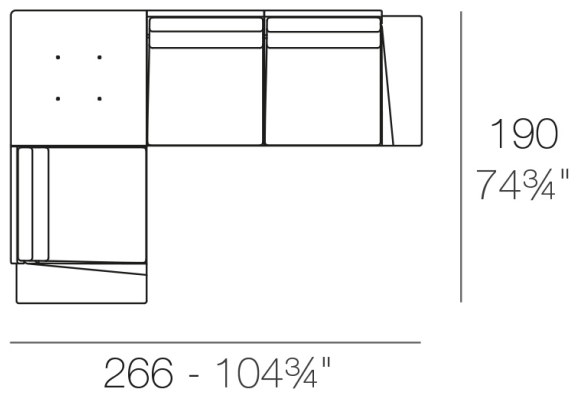

Modules

DELTA Sofá Modular 2 plazas
DELTA Sectinal Sofa 2 seats

DELTA Sofá Modular 4 plazas
DELTA Sectinal Sofa 4 seats

DELTA Sofá 2 plazas + mesa
DELTA Sofa 2 seats + table

DELTA Sofá 4 plazas + mesa
DELTA Sofa 4 seats + table

DELTA Sofá 3 plazas - Derecho
DELTA Sofa 3 seats - Right

DELTA Sofá 3 plazas - Izquierdo
DELTA Sofa 3 seats - Left

DELTA Sofá 4 plazas
DELTA Sofa 4 seats

DELTA Sofá 4 plazas - Derecho
DELTA Sofa 4 seats - Right

DELTA Sofá 4 plazas - Izquierdo
DELTA Sofa 4 seats - Left

DELTA Sofá 5 plazas - Derecho
DELTA Sofa 5 seats - Right

DELTA Sofá 5 plazas - Izquierdo
DELTA Sofa 5 seats - Left

Finishes

finishes

Basic

Matt Polyethylene