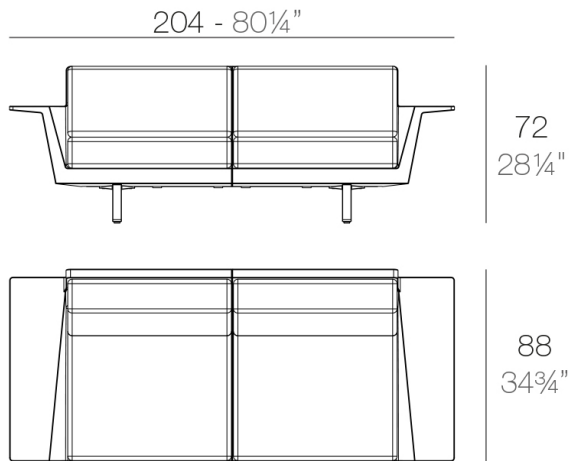

Delta sofá

by Jorge Pensi

The Delta furniture design collection, designed by Jorge Pensi for Vondom. Is made to fit in with exterior or interior contemporary spaces.

Info

Description

Modular sofa made of polyethylene resin by rotational moulding with tubular structure made of aluminium and legs made of cast aluminium. 100% Recyclable. Item suitable for indoor and outdoor use. Available in different finishes.

Modules

DELTA Sofá Modular 2 plazas
DELTA Sectinal Sofa 2 seats

DELTA Sofá Modular 4 plazas
DELTA Sectinal Sofa 4 seats

DELTA Sofá 2 plazas + mesa
DELTA Sofa 2 seats + table

DELTA Sofá 4 plazas + mesa
DELTA Sofa 4 seats + table

DELTA Sofá 3 plazas - Derecho
DELTA Sofa 3 seats - Right

DELTA Sofá 3 plazas - Izquierdo
DELTA Sofa 3 seats - Left

DELTA Sofá 4 plazas
DELTA Sofa 4 seats

DELTA Sofá 4 plazas - Derecho
DELTA Sofa 4 seats - Right

DELTA Sofá 4 plazas - Izquierdo
DELTA Sofa 4 seats - Left

DELTA Sofá 5 plazas - Derecho
DELTA Sofa 5 seats - Right

DELTA Sofá 5 plazas - Izquierdo
DELTA Sofa 5 seats - Left

Finishes

finishes

Basic

Matt Polyethylene