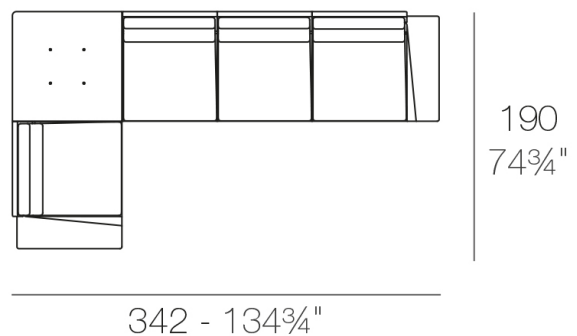

Modules

DELTA Sofá Modular 2 plazas
DELTA Sectinal Sofa 2 seats

DELTA Sofá Modular 4 plazas
DELTA Sectinal Sofa 4 seats

DELTA Sofá 2 plazas + mesa
DELTA Sofa 2 seats + table

DELTA Sofá 4 plazas + mesa
DELTA Sofa 4 seats + table

DELTA Sofá 3 plazas - Derecho
DELTA Sofa 3 seats - Right

DELTA Sofá 3 plazas - Izquierdo
DELTA Sofa 3 seats - Left

DELTA Sofá 4 plazas
DELTA Sofa 4 seats

DELTA Sofá 4 plazas - Derecho
DELTA Sofa 4 seats - Right

DELTA Sofá 4 plazas - Izquierdo
DELTA Sofa 4 seats - Left

DELTA Sofá 5 plazas - Derecho
DELTA Sofa 5 seats - Right

DELTA Sofá 5 plazas - Izquierdo
DELTA Sofa 5 seats - Left

Finishes

finishes

Basic

Matt Polyethylene