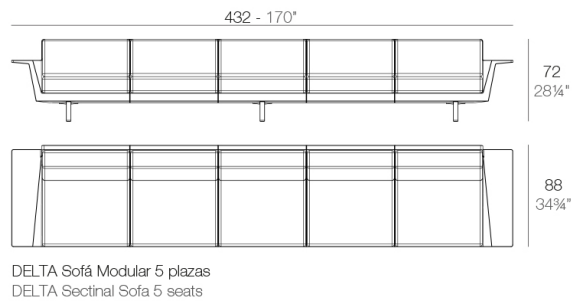

Modules

DELTA Sofá Modular 2 plazas
DELTA Sectinal Sofa 2 seats

DELTA Sofá Modular 4 plazas
DELTA Sectinal Sofa 4 seats

DELTA Sofá 2 plazas + mesa
DELTA Sofa 2 seats + table

DELTA Sofá 4 plazas + mesa
DELTA Sofa 4 seats + table

DELTA Sofá 3 plazas - Derecho
DELTA Sofa 3 seats - Right

DELTA Sofá 3 plazas - Izquierdo
DELTA Sofa 3 seats - Left

DELTA Sofá 4 plazas
DELTA Sofa 4 seats

DELTA Sofá 4 plazas - Derecho
DELTA Sofa 4 seats - Right

DELTA Sofá 4 plazas - Izquierdo
DELTA Sofa 4 seats - Left

DELTA Sofá 5 plazas - Derecho
DELTA Sofa 5 seats - Right

DELTA Sofá 5 plazas - Izquierdo
DELTA Sofa 5 seats - Left

Finishes

finishes

Basic

Matt Polyethylene