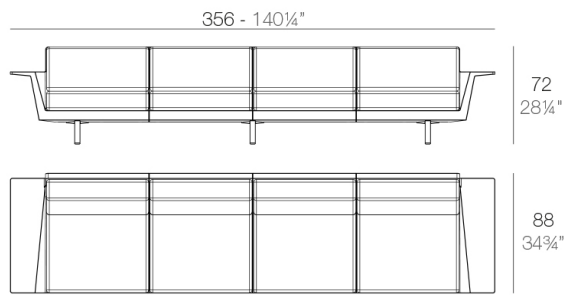

Delta sofá

by Jorge Pensi

The Delta furniture design collection, designed by Jorge Pensi for Vondom. Is made to fit in with exterior or interior contemporary spaces.

Info

Description

Modular sofa made of polyethylene resin by rotational moulding with tubular structure made of aluminium and legs made of cast aluminium. 100% Recyclable. Item suitable for indoor and outdoor use. Available in different finishes.

Modules

DELTA Sofá Modular 2 plazas
DELTA Sectinal Sofa 2 seats

DELTA Sofá Modular 4 plazas
DELTA Sectinal Sofa 4 seats

DELTA Sofá 2 plazas + mesa
DELTA Sofa 2 seats + table

DELTA Sofá 4 plazas + mesa
DELTA Sofa 4 seats + table

DELTA Sofá 3 plazas - Derecho
DELTA Sofa 3 seats - Right

DELTA Sofá 3 plazas - Izquierdo
DELTA Sofa 3 seats - Left

DELTA Sofá 4 plazas
DELTA Sofa 4 seats

DELTA Sofá 4 plazas - Derecho
DELTA Sofa 4 seats - Right

DELTA Sofá 4 plazas - Izquierdo
DELTA Sofa 4 seats - Left

DELTA Sofá 5 plazas - Derecho
DELTA Sofa 5 seats - Right

DELTA Sofá 5 plazas - Izquierdo
DELTA Sofa 5 seats - Left

Finishes

finishes

Basic

Matt Polyethylene