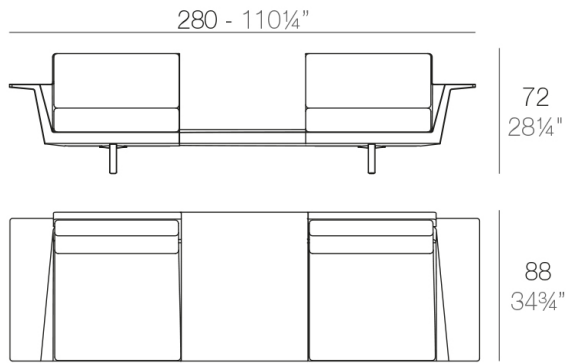

Delta sofá

by Jorge Pensi

The Delta furniture design collection, designed by Jorge Pensi for Vondom. Is made to fit in with exterior or interior contemporary spaces.

Info

Description

Modular sofa made of polyethylene resin by rotational moulding with tubular structure made of aluminium and legs made of cast aluminium. 100% Recyclable. Item suitable for indoor and outdoor use. Available in different finishes.

Modules

DELTA Sofá Modular 2 plazas
DELTA Sectinal Sofa 2 seats

DELTA Sofá Modular 4 plazas
DELTA Sectinal Sofa 4 seats

DELTA Sofá 2 plazas + mesa
DELTA Sofa 2 seats + table

DELTA Sofá 4 plazas + mesa
DELTA Sofa 4 seats + table

DELTA Sofá 3 plazas - Derecho
DELTA Sofa 3 seats - Right

DELTA Sofá 3 plazas - Izquierdo
DELTA Sofa 3 seats - Left

DELTA Sofá 4 plazas
DELTA Sofa 4 seats

DELTA Sofá 4 plazas - Derecho
DELTA Sofa 4 seats - Right

DELTA Sofá 4 plazas - Izquierdo
DELTA Sofa 4 seats - Left

DELTA Sofá 5 plazas - Derecho
DELTA Sofa 5 seats - Right

DELTA Sofá 5 plazas - Izquierdo
DELTA Sofa 5 seats - Left

Finishes

finishes

Basic

Matt Polyethylene