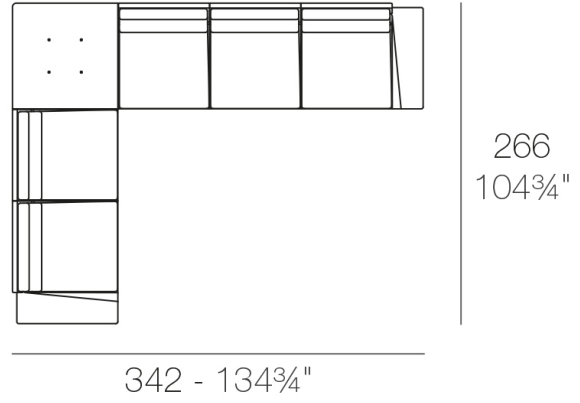

Modules

DELTA Sofá Modular 2 plazas
DELTA Sectinal Sofa 2 seats

DELTA Sofá Modular 4 plazas
DELTA Sectinal Sofa 4 seats

DELTA Sofá 2 plazas + mesa
DELTA Sofa 2 seats + table

DELTA Sofá 4 plazas + mesa
DELTA Sofa 4 seats + table

DELTA Sofá 3 plazas - Derecho
DELTA Sofa 3 seats - Right

DELTA Sofá 3 plazas - Izquierdo
DELTA Sofa 3 seats - Left

DELTA Sofá 4 plazas
DELTA Sofa 4 seats

DELTA Sofá 4 plazas - Derecho
DELTA Sofa 4 seats - Right

DELTA Sofá 4 plazas - Izquierdo
DELTA Sofa 4 seats - Left

DELTA Sofá 5 plazas - Derecho
DELTA Sofa 5 seats - Right

DELTA Sofá 5 plazas - Izquierdo
DELTA Sofa 5 seats - Left

Finishes

finishes

Basic

Matt Polyethylene