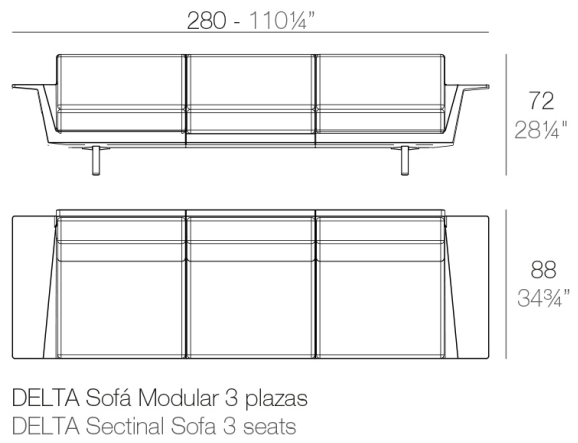

Delta sofá

by Jorge Pensi

The Delta furniture design collection, designed by Jorge Pensi for Vondom. Is made to fit in with exterior or interior contemporary spaces.

Info

Description

Modular sofa made of polyethylene resin by rotational moulding with tubular structure made of aluminium and legs made of cast aluminium. 100% Recyclable. Item suitable for indoor and outdoor use. Available in different finishes.

Modules

DELTA Sofá Modular 2 plazas
DELTA Sectinal Sofa 2 seats

DELTA Sofá Modular 4 plazas
DELTA Sectinal Sofa 4 seats

DELTA Sofá 2 plazas + mesa
DELTA Sofa 2 seats + table

DELTA Sofá 4 plazas + mesa
DELTA Sofa 4 seats + table

DELTA Sofá 3 plazas - Derecho
DELTA Sofa 3 seats - Right

DELTA Sofá 3 plazas - Izquierdo
DELTA Sofa 3 seats - Left

DELTA Sofá 4 plazas
DELTA Sofa 4 seats

DELTA Sofá 4 plazas - Derecho
DELTA Sofa 4 seats - Right

DELTA Sofá 4 plazas - Izquierdo
DELTA Sofa 4 seats - Left

DELTA Sofá 5 plazas - Derecho
DELTA Sofa 5 seats - Right

DELTA Sofá 5 plazas - Izquierdo
DELTA Sofa 5 seats - Left

Finishes

finishes

Basic

Matt Polyethylene