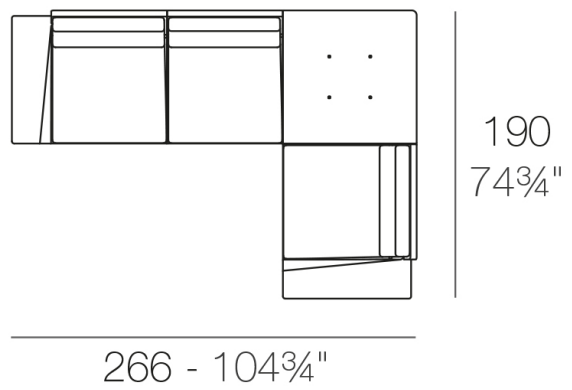

Modules

DELTA Sofá Modular 2 plazas
DELTA Sectinal Sofa 2 seats

DELTA Sofá Modular 4 plazas
DELTA Sectinal Sofa 4 seats

DELTA Sofá 2 plazas + mesa
DELTA Sofa 2 seats + table

DELTA Sofá 4 plazas + mesa
DELTA Sofa 4 seats + table

DELTA Sofá 3 plazas - Derecho
DELTA Sofa 3 seats - Right

DELTA Sofá 3 plazas - Izquierdo
DELTA Sofa 3 seats - Left

DELTA Sofá 4 plazas
DELTA Sofa 4 seats

DELTA Sofá 4 plazas - Derecho
DELTA Sofa 4 seats - Right

DELTA Sofá 4 plazas - Izquierdo
DELTA Sofa 4 seats - Left

DELTA Sofá 5 plazas - Derecho
DELTA Sofa 5 seats - Right

DELTA Sofá 5 plazas - Izquierdo
DELTA Sofa 5 seats - Left

Finishes

finishes

Basic

Matt Polyethylene