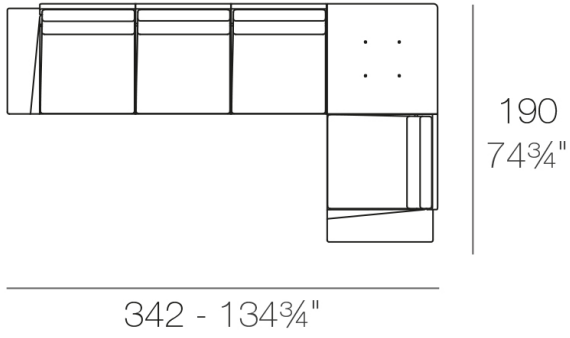

Modules

DELTA Sofá Modular 2 plazas
DELTA Sectinal Sofa 2 seats

DELTA Sofá Modular 4 plazas
DELTA Sectinal Sofa 4 seats

DELTA Sofá 2 plazas + mesa
DELTA Sofa 2 seats + table

DELTA Sofá 4 plazas + mesa
DELTA Sofa 4 seats + table

DELTA Sofá 3 plazas - Derecho
DELTA Sofa 3 seats - Right

DELTA Sofá 3 plazas - Izquierdo
DELTA Sofa 3 seats - Left

DELTA Sofá 4 plazas
DELTA Sofa 4 seats

DELTA Sofá 4 plazas - Derecho
DELTA Sofa 4 seats - Right

DELTA Sofá 4 plazas - Izquierdo
DELTA Sofa 4 seats - Left

DELTA Sofá 5 plazas - Derecho
DELTA Sofa 5 seats - Right

DELTA Sofá 5 plazas - Izquierdo
DELTA Sofa 5 seats - Left

Finishes

finishes

Basic

Matt Polyethylene