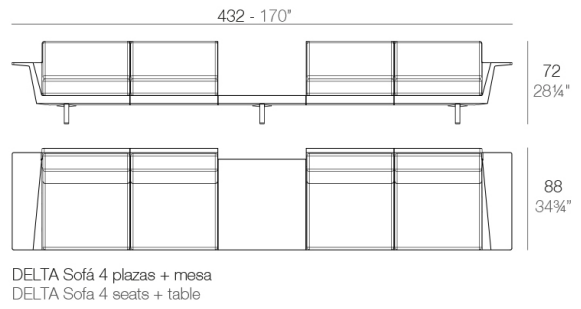

Modules

DELTA Sofá Modular 2 plazas
DELTA Sectinal Sofa 2 seats

DELTA Sofá Modular 4 plazas
DELTA Sectinal Sofa 4 seats

DELTA Sofá 2 plazas + mesa
DELTA Sofa 2 seats + table

DELTA Sofá 4 plazas + mesa
DELTA Sofa 4 seats + table

DELTA Sofá 3 plazas - Derecho
DELTA Sofa 3 seats - Right

DELTA Sofá 3 plazas - Izquierdo
DELTA Sofa 3 seats - Left

DELTA Sofá 4 plazas
DELTA Sofa 4 seats

DELTA Sofá 4 plazas - Derecho
DELTA Sofa 4 seats - Right

DELTA Sofá 4 plazas - Izquierdo
DELTA Sofa 4 seats - Left

DELTA Sofá 5 plazas - Derecho
DELTA Sofa 5 seats - Right

DELTA Sofá 5 plazas - Izquierdo
DELTA Sofa 5 seats - Left

Finishes

finishes

Basic

Matt Polyethylene