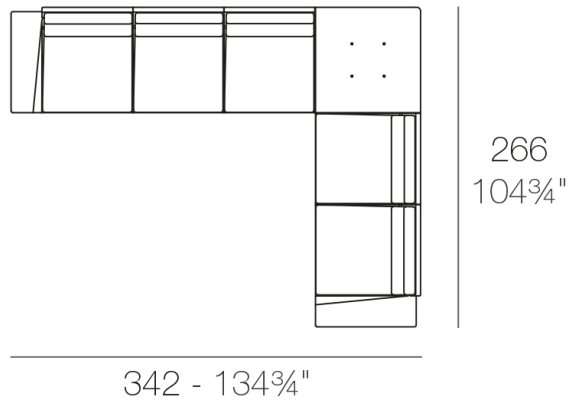

Modules

DELTA Sofá Modular 2 plazas
DELTA Sectinal Sofa 2 seats

DELTA Sofá Modular 4 plazas
DELTA Sectinal Sofa 4 seats

DELTA Sofá 2 plazas + mesa
DELTA Sofa 2 seats + table

DELTA Sofá 4 plazas + mesa
DELTA Sofa 4 seats + table

DELTA Sofá 3 plazas - Derecho
DELTA Sofa 3 seats - Right

DELTA Sofá 3 plazas - Izquierdo
DELTA Sofa 3 seats - Left

DELTA Sofá 4 plazas
DELTA Sofa 4 seats

DELTA Sofá 4 plazas - Derecho
DELTA Sofa 4 seats - Right

DELTA Sofá 4 plazas - Izquierdo
DELTA Sofa 4 seats - Left

DELTA Sofá 5 plazas - Derecho
DELTA Sofa 5 seats - Right

DELTA Sofá 5 plazas - Izquierdo
DELTA Sofa 5 seats - Left

Finishes

finishes

Basic

Matt Polyethylene